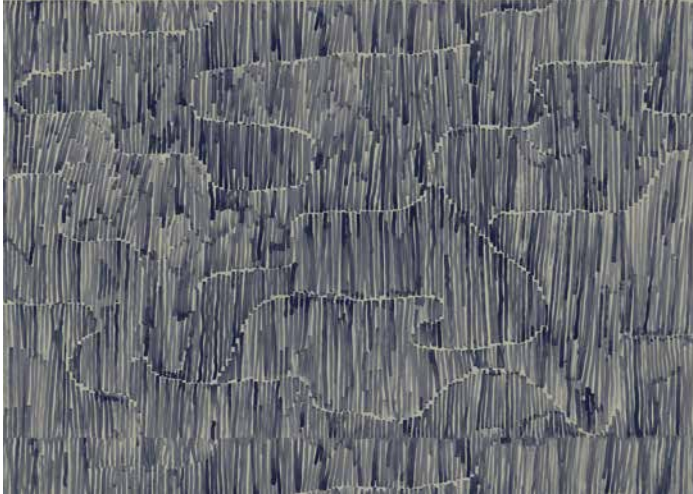

Stacked - Prussian Blue

SKU WCM109-BL
 Collection The Mural Collection
 Mural Size 14 ft. W x 10 ft. H
 Repeatable Yes (14 ft.)

WCM109-BH

WCM109-BL

WCM109-OL

WCM109-PA

WALLPAPER SPECIFICATIONS

	PREMIUM PAPER (TRADITIONAL)	TYPE II VINYL	TYPE II PVC-FREE
ROLL WIDTH	24 in.	48 in.	24 in. or 48 in.
ROLL LENGTH	10 ft. or Custom Length	By the Yard	10 ft. or By the Yard
WEIGHT	9 mil.	20 oz.	18 oz.
FINISH	Double-cut or Overlay	Double-cut	Double-cut
FIRE RATING	ASTM E84 Class 1 or Class "A"	ASTM E84 Class 1 or Class "A"	ASTM E84 Class 1 or Class "A"
USAGE	Residential & Commercial	Residential & Commercial	Residential & Commercial
CLEANABILITY	Spongeable	Scrubable	Scrubable
SUSTAINABILITY	100% Non-Toxic	Low VOC Emissions	100% Non-Toxic
PAPER QUALITY	Smooth paste-the-wall PVC-Free non-woven material with a washable and non-reflective top coat.	Highly durable textured Type II certified material.	Highly durable Type II certified material. Available in Canvas or Faux Grasscloth textures.

ORDER PREPARATION

- Our wallpapers are designed, manufactured, and fulfilled on demand with love in Chicago, IL.
- Each wallpaper order is custom printed for color consistency. Please calculate the total number of rolls needed for a single pattern before placing your order. Future orders of the same item may vary slightly in color.