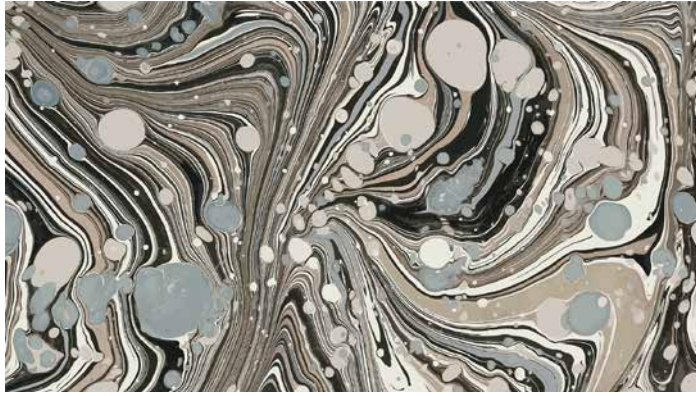

Marble Mirage - Sand & Stone

SKU WCM102-SS
 Collection Chroma
 Mural Size 16 ft. W x 9 ft. H
 Repeatable No

WCM102-PC

WCM102-SS

WALLPAPER SPECIFICATIONS

	PREMIUM PAPER (TRADITIONAL)	TYPE II VINYL	TYPE II PVC-FREE
ROLL WIDTH	24 in.	48 in.	24 in. or 48 in.
ROLL LENGTH	10 ft. or Custom Length	By the Yard	10 ft. or By the Yard
WEIGHT	9 mil.	20 oz.	18 oz.
FINISH	Double-cut or Overlay	Double-cut	Double-cut
FIRE RATING	ASTM E84 Class 1 or Class "A"	ASTM E84 Class 1 or Class "A"	ASTM E84 Class 1 or Class "A"
USAGE	Residential & Commercial	Residential & Commercial	Residential & Commercial
CLEANABILITY	Spongeable	Scrubable	Scrubable
SUSTAINABILITY	100% Non-Toxic	Low VOC Emissions	100% Non-Toxic
PAPER QUALITY	Smooth paste-the-wall PVC-Free non-woven material with a washable and non-reflective top coat.	Highly durable textured Type II certified material.	Highly durable Type II certified material. Available in Canvas or Faux Grasscloth textures.