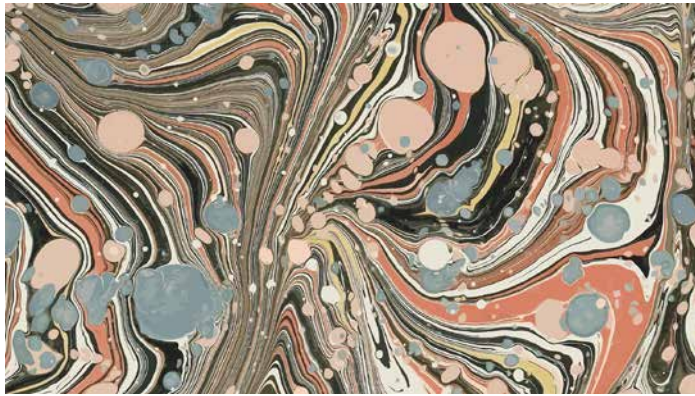

# Marble Mirage - Polychrome

SKU WCM102-PC  
 Collection Chroma  
 Mural Size 16 ft. W x 9 ft. H  
 Repeatable No

WCM102-PC

WCM102-SS