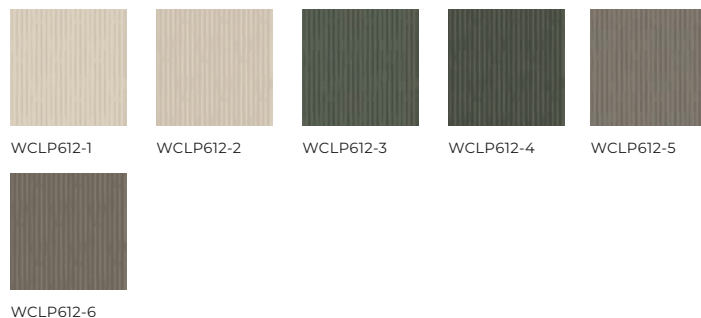

Versa Hand Stripe - Velvet Mocha Reverse

SKU WCLP612-6

Collection Mrs. Paranjape Brushstroke

Repeat 16 in.

Match Straight Match

WALLPAPER SPECIFICATIONS

	PREMIUM PAPER (TRADITIONAL)	TYPE II VINYL	TYPE II PVC-FREE
ROLL WIDTH	24 in.	48 in.	24 in. or 48 in.
ROLL LENGTH	10 ft. or Custom Length	By the Yard	10 ft. or By the Yard
WEIGHT	9 mil.	20 oz.	18 oz.
FINISH	Double-cut or Overlay	Double-cut	Double-cut
FIRE RATING	ASTM E84 Class 1 or Class "A"	ASTM E84 Class 1 or Class "A"	ASTM E84 Class 1 or Class "A"
USAGE	Residential & Commercial	Residential & Commercial	Residential & Commercial
CLEANABILITY	Spongeable	Scrubbable	Scrubbable
SUSTAINABILITY	100% Non-Toxic	Low VOC Emissions	100% Non-Toxic
PAPER QUALITY	Smooth paste-the-wall PVC-Free non-woven material with a washable and non-reflective top coat.	Highly durable textured Type II certified material.	Highly durable Type II certified material. Available in Canvas or Faux Grasscloth textures.