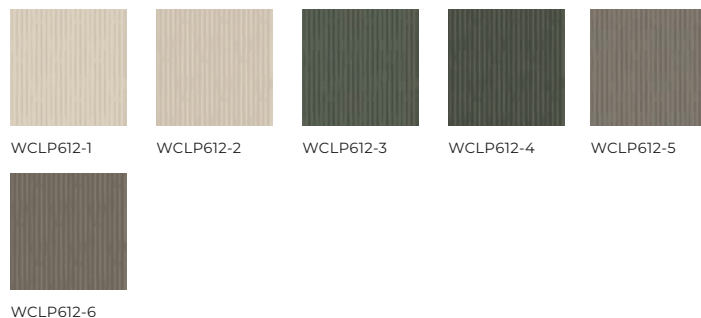

Versa Hand Stripe - Olive Shadow Reverse

SKU WCLP612-4

Collection Mrs. Paranjape Brushstroke

Repeat 16 in.

Match Straight Match

WALLPAPER SPECIFICATIONS

	PREMIUM PAPER (TRADITIONAL)	TYPE II VINYL	TYPE II PVC-FREE
ROLL WIDTH	24 in.	48 in.	24 in. or 48 in.
ROLL LENGTH	10 ft. or Custom Length	By the Yard	10 ft. or By the Yard
WEIGHT	9 mil.	20 oz.	18 oz.
FINISH	Double-cut or Overlay	Double-cut	Double-cut
FIRE RATING	ASTM E84 Class 1 or Class "A"	ASTM E84 Class 1 or Class "A"	ASTM E84 Class 1 or Class "A"
USAGE	Residential & Commercial	Residential & Commercial	Residential & Commercial
CLEANABILITY	Spongeable	Scrubbable	Scrubbable
SUSTAINABILITY	100% Non-Toxic	Low VOC Emissions	100% Non-Toxic
PAPER QUALITY	Smooth paste-the-wall PVC-Free non-woven material with a washable and non-reflective top coat.	Highly durable textured Type II certified material.	Highly durable Type II certified material. Available in Canvas or Faux Grasscloth textures.