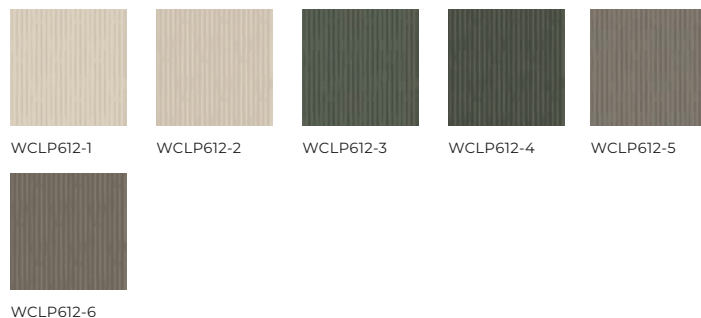

Versa Hand Stripe - Olive Shadow

SKU WCLP612-3

Collection Mrs. Paranjape Brushstroke

Repeat 16 in.

Match Straight Match

WALLPAPER SPECIFICATIONS

	PREMIUM PAPER (TRADITIONAL)	TYPE II VINYL	TYPE II PVC-FREE
ROLL WIDTH	24 in.	48 in.	24 in. or 48 in.
ROLL LENGTH	10 ft. or Custom Length	By the Yard	10 ft. or By the Yard
WEIGHT	9 mil.	20 oz.	18 oz.
FINISH	Double-cut or Overlay	Double-cut	Double-cut
FIRE RATING	ASTM E84 Class 1 or Class "A"	ASTM E84 Class 1 or Class "A"	ASTM E84 Class 1 or Class "A"
USAGE	Residential & Commercial	Residential & Commercial	Residential & Commercial
CLEANABILITY	Spongeable	Scrubbable	Scrubbable
SUSTAINABILITY	100% Non-Toxic	Low VOC Emissions	100% Non-Toxic
PAPER QUALITY	Smooth paste-the-wall PVC-Free non-woven material with a washable and non-reflective top coat.	Highly durable textured Type II certified material.	Highly durable Type II certified material. Available in Canvas or Faux Grasscloth textures.