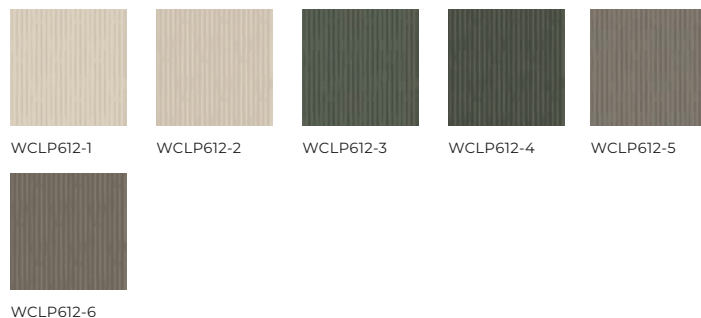

Versa Hand Stripe - Pale Pebble Reverse

SKU WCLP612-2

Collection Mrs. Paranjape Brushstroke

Repeat 16 in.

Match Straight Match

WALLPAPER SPECIFICATIONS

	PREMIUM PAPER (TRADITIONAL)	TYPE II VINYL	TYPE II PVC-FREE
ROLL WIDTH	24 in.	48 in.	24 in. or 48 in.
ROLL LENGTH	10 ft. or Custom Length	By the Yard	10 ft. or By the Yard
WEIGHT	9 mil.	20 oz.	18 oz.
FINISH	Double-cut or Overlay	Double-cut	Double-cut
FIRE RATING	ASTM E84 Class 1 or Class "A"	ASTM E84 Class 1 or Class "A"	ASTM E84 Class 1 or Class "A"
USAGE	Residential & Commercial	Residential & Commercial	Residential & Commercial
CLEANABILITY	Spongeable	Scrubbable	Scrubbable
SUSTAINABILITY	100% Non-Toxic	Low VOC Emissions	100% Non-Toxic
PAPER QUALITY	Smooth paste-the-wall PVC-Free non-woven material with a washable and non-reflective top coat.	Highly durable textured Type II certified material.	Highly durable Type II certified material. Available in Canvas or Faux Grasscloth textures.