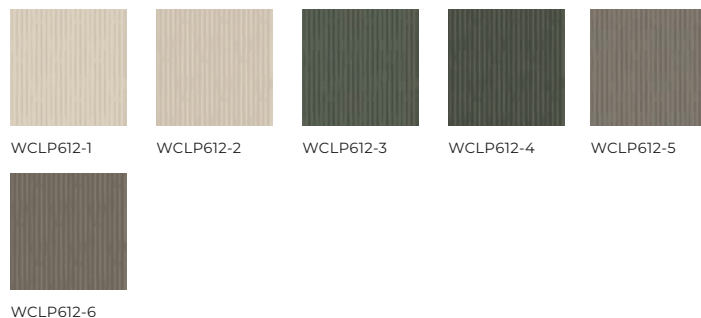

# Versa Hand Stripe - Pale Pebble

SKU WCLP612-1

Collection Mrs. Paranjape Brushstroke

Repeat 16 in.

Match Straight Match

## WALLPAPER SPECIFICATIONS

	PREMIUM PAPER (TRADITIONAL)	TYPE II VINYL	TYPE II PVC-FREE
ROLL WIDTH	24 in.	48 in.	24 in. or 48 in.
ROLL LENGTH	10 ft. or Custom Length	By the Yard	10 ft. or By the Yard
WEIGHT	9 mil.	20 oz.	18 oz.
FINISH	Double-cut or Overlay	Double-cut	Double-cut
FIRE RATING	ASTM E84 Class 1 or Class "A"	ASTM E84 Class 1 or Class "A"	ASTM E84 Class 1 or Class "A"
USAGE	Residential & Commercial	Residential & Commercial	Residential & Commercial
CLEANABILITY	Spongeable	Scrubbable	Scrubbable
SUSTAINABILITY	100% Non-Toxic	Low VOC Emissions	100% Non-Toxic
PAPER QUALITY	Smooth paste-the-wall PVC-Free non-woven material with a washable and non-reflective top coat.	Highly durable textured Type II certified material.	Highly durable Type II certified material. Available in Canvas or Faux Grasscloth textures.