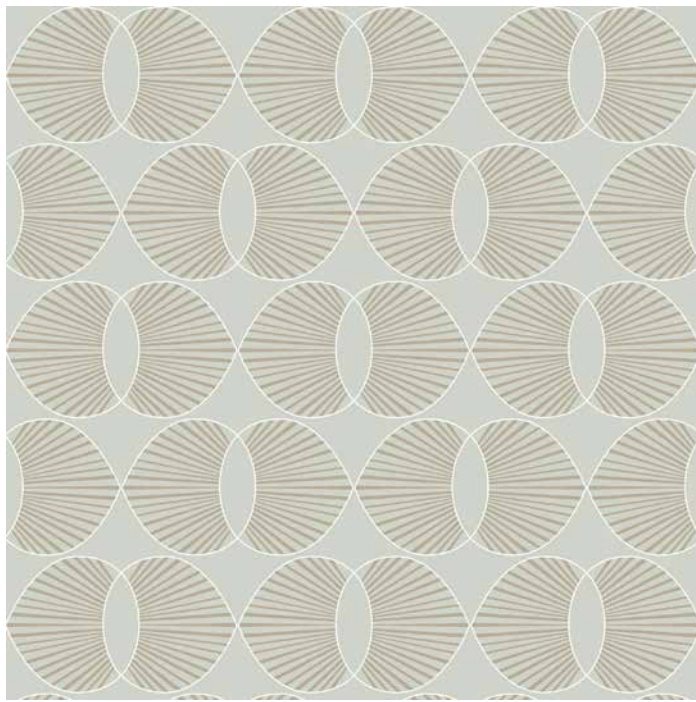

Paume - Sea Pearl

SKU WCJT18-SP
 Collection Lome
 Repeat 4.75 in.
 Match Straight Match

WALLPAPER SPECIFICATIONS

	PREMIUM PAPER (TRADITIONAL)	TYPE II VINYL	TYPE II PVC-FREE
ROLL WIDTH	24 in.	48 in.	24 in. or 48 in.
ROLL LENGTH	10 ft. or Custom Length	By the Yard	10 ft. or By the Yard
WEIGHT	9 mil.	20 oz.	18 oz.
FINISH	Double-cut or Overlay	Double-cut	Double-cut
FIRE RATING	ASTM E84 Class 1 or Class "A"	ASTM E84 Class 1 or Class "A"	ASTM E84 Class 1 or Class "A"
USAGE	Residential & Commercial	Residential & Commercial	Residential & Commercial
CLEANABILITY	Spongeable	Scrubable	Scrubable
SUSTAINABILITY	100% Non-Toxic	Low VOC Emissions	100% Non-Toxic
PAPER QUALITY	Smooth paste-the-wall PVC-Free non-woven material with a washable and non-reflective top coat.	Highly durable textured Type II certified material.	Highly durable Type II certified material. Available in Canvas or Faux Grasscloth textures.