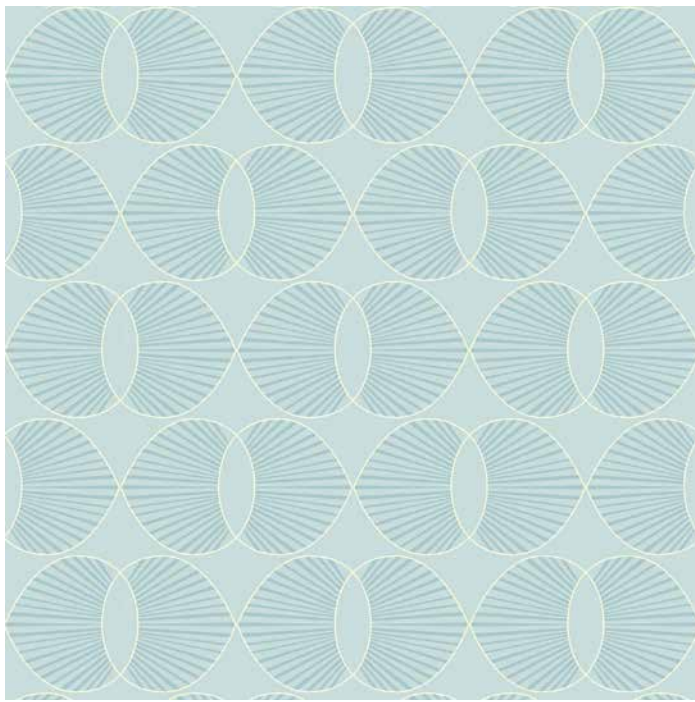

Paume - Seafoam Blue

SKU WCJT18-SB
 Collection Lome
 Repeat 4.75 in.
 Match Straight Match

WALLPAPER SPECIFICATIONS

	PREMIUM PAPER (TRADITIONAL)	TYPE II VINYL	TYPE II PVC-FREE
ROLL WIDTH	24 in.	48 in.	24 in. or 48 in.
ROLL LENGTH	10 ft. or Custom Length	By the Yard	10 ft. or By the Yard
WEIGHT	9 mil.	20 oz.	18 oz.
FINISH	Double-cut or Overlay	Double-cut	Double-cut
FIRE RATING	ASTM E84 Class 1 or Class "A"	ASTM E84 Class 1 or Class "A"	ASTM E84 Class 1 or Class "A"
USAGE	Residential & Commercial	Residential & Commercial	Residential & Commercial
CLEANABILITY	Spongeable	Scrubable	Scrubable
SUSTAINABILITY	100% Non-Toxic	Low VOC Emissions	100% Non-Toxic
PAPER QUALITY	Smooth paste-the-wall PVC-Free non-woven material with a washable and non-reflective top coat.	Highly durable textured Type II certified material.	Highly durable Type II certified material. Available in Canvas or Faux Grasscloth textures.