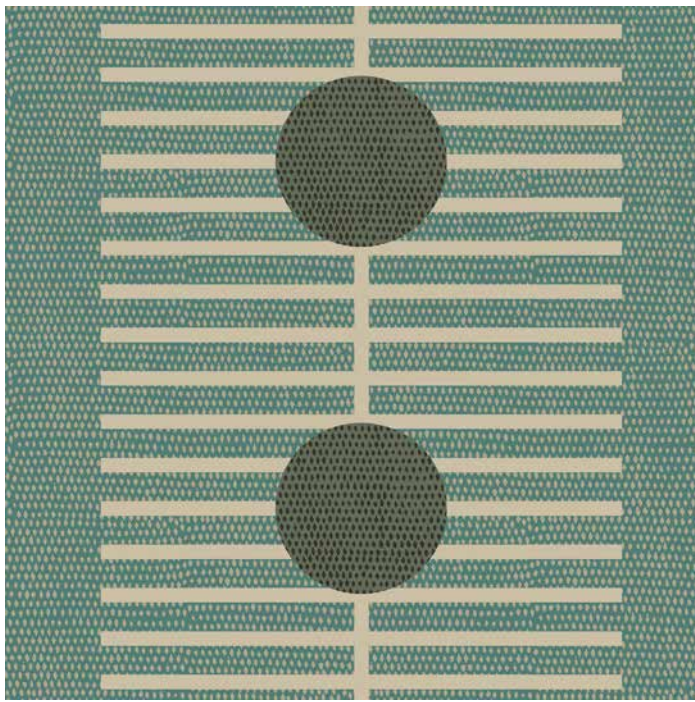

Nomalanga - Green Jewel

SKU WCFM4-GJ
 Collection Forbes Masters
 Repeat 12 in.
 Match Straight Match

WALLPAPER SPECIFICATIONS

	PREMIUM PAPER (TRADITIONAL)	TYPE II VINYL	TYPE II PVC-FREE
ROLL WIDTH	24 in.	48 in.	24 in. or 48 in.
ROLL LENGTH	10 ft. or Custom Length	By the Yard	10 ft. or By the Yard
WEIGHT	9 mil.	20 oz.	18 oz.
FINISH	Double-cut or Overlay	Double-cut	Double-cut
FIRE RATING	ASTM E84 Class 1 or Class "A"	ASTM E84 Class 1 or Class "A"	ASTM E84 Class 1 or Class "A"
USAGE	Residential & Commercial	Residential & Commercial	Residential & Commercial
CLEANABILITY	Spongeable	Scrubable	Scrubable
SUSTAINABILITY	100% Non-Toxic	Low VOC Emissions	100% Non-Toxic
PAPER QUALITY	Smooth paste-the-wall PVC-Free non-woven material with a washable and non-reflective top coat.	Highly durable textured Type II certified material.	Highly durable Type II certified material. Available in Canvas or Faux Grasscloth textures.

ORDER PREPARATION

- Our wallpapers are designed, manufactured, and fulfilled on demand with love in Chicago, IL.
- Each wallpaper order is custom printed for color consistency. Please calculate the total number of rolls needed for a single pattern before placing your order. Future orders of the same item may vary slightly in color.