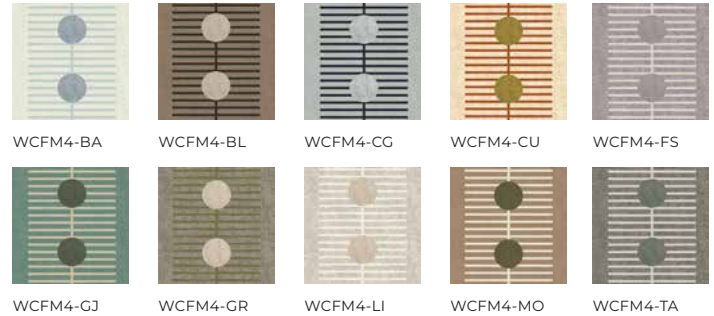

Nomalanga - Blue Alabaster

SKU WCFM4-BA
 Collection Forbes Masters
 Repeat 12 in.
 Match Straight Match

WCFM4-BA WCFM4-BL WCFM4-CG WCFM4-CU WCFM4-FS
 WCFM4-GJ WCFM4-GR WCFM4-LI WCFM4-MO WCFM4-TA

WALLPAPER SPECIFICATIONS

	PREMIUM PAPER (TRADITIONAL)	TYPE II VINYL	TYPE II PVC-FREE
ROLL WIDTH	24 in.	48 in.	24 in. or 48 in.
ROLL LENGTH	10 ft. or Custom Length	By the Yard	10 ft. or By the Yard
WEIGHT	9 mil.	20 oz.	18 oz.
FINISH	Double-cut or Overlay	Double-cut	Double-cut
FIRE RATING	ASTM E84 Class 1 or Class "A"	ASTM E84 Class 1 or Class "A"	ASTM E84 Class 1 or Class "A"
USAGE	Residential & Commercial	Residential & Commercial	Residential & Commercial
CLEANABILITY	Spongeable	Scrubable	Scrubable
SUSTAINABILITY	100% Non-Toxic	Low VOC Emissions	100% Non-Toxic
PAPER QUALITY	Smooth paste-the-wall PVC-Free non-woven material with a washable and non-reflective top coat.	Highly durable textured Type II certified material.	Highly durable Type II certified material. Available in Canvas or Faux Grasscloth textures.

ORDER PREPARATION

- Our wallpapers are designed, manufactured, and fulfilled on demand with love in Chicago, IL.
- Each wallpaper order is custom printed for color consistency. Please calculate the total number of rolls needed for a single pattern before placing your order. Future orders of the same item may vary slightly in color.