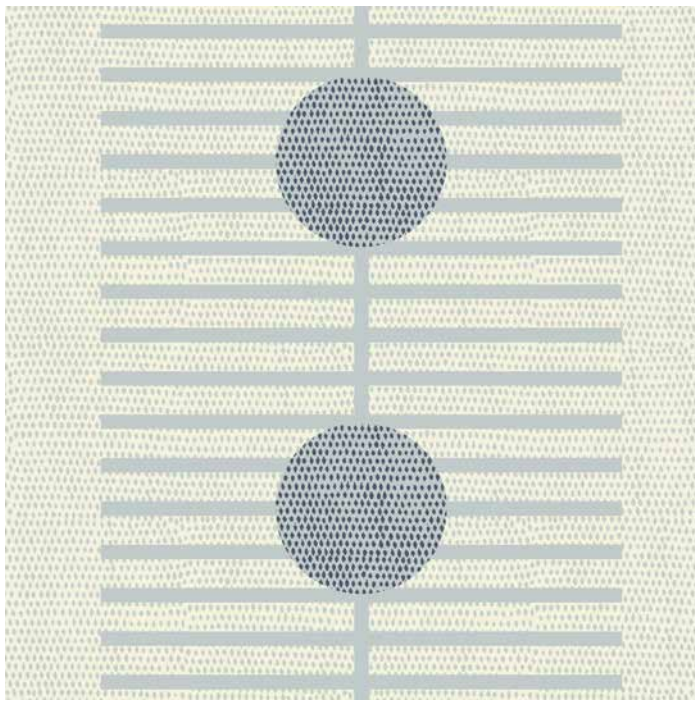

Nomalanga - Blue Alabaster

SKU WCFM4-BA
 Collection Forbes Masters
 Repeat 12 in.
 Match Straight Match

WCFM4-BA WCFM4-BL WCFM4-CG WCFM4-CU WCFM4-FS
 WCFM4-GJ WCFM4-GR WCFM4-LI WCFM4-MO WCFM4-TA

WALLPAPER SPECIFICATIONS

	PREMIUM PAPER (TRADITIONAL)	TYPE II VINYL	TYPE II PVC-FREE
ROLL WIDTH	24 in.	48 in.	24 in. or 48 in.
ROLL LENGTH	10 ft. or Custom Length	By the Yard	10 ft. or By the Yard
WEIGHT	9 mil.	20 oz.	18 oz.
FINISH	Double-cut or Overlay	Double-cut	Double-cut
FIRE RATING	ASTM E84 Class 1 or Class "A"	ASTM E84 Class 1 or Class "A"	ASTM E84 Class 1 or Class "A"
USAGE	Residential & Commercial	Residential & Commercial	Residential & Commercial
CLEANABILITY	Spongeable	Scrubable	Scrubable
SUSTAINABILITY	100% Non-Toxic	Low VOC Emissions	100% Non-Toxic
PAPER QUALITY	Smooth paste-the-wall PVC-Free non-woven material with a washable and non-reflective top coat.	Highly durable textured Type II certified material.	Highly durable Type II certified material. Available in Canvas or Faux Grasscloth textures.