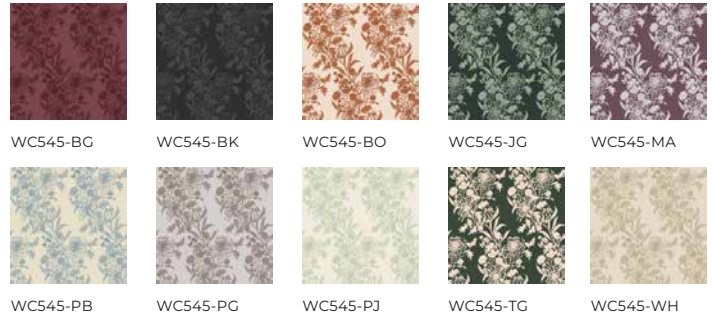

Wilding Toile - Maroon

SKU WC545-MA
 Collection Untamed Flora
 Repeat 28 in.
 Match Straight Match

WALLPAPER SPECIFICATIONS

| | PREMIUM PAPER (TRADITIONAL) | TYPE II VINYL | TYPE II PVC-FREE |
|----------------|--|---|---|
| ROLL WIDTH | 24 in. | 48 in. | 24 in. or 48 in. |
| ROLL LENGTH | 10 ft. or Custom Length | By the Yard | 10 ft. or By the Yard |
| WEIGHT | 9 mil. | 20 oz. | 18 oz. |
| FINISH | Double-cut or Overlay | Double-cut | Double-cut |
| FIRE RATING | ASTM E84 Class 1 or Class "A" | ASTM E84 Class 1 or Class "A" | ASTM E84 Class 1 or Class "A" |
| USAGE | Residential & Commercial | Residential & Commercial | Residential & Commercial |
| CLEANABILITY | Spongeable | Scrubbable | Scrubbable |
| SUSTAINABILITY | 100% Non-Toxic | Low VOC Emissions | 100% Non-Toxic |
| PAPER QUALITY | Smooth paste-the-wall PVC-Free non-woven material with a washable and non-reflective top coat. | Highly durable textured Type II certified material. | Highly durable Type II certified material. Available in Canvas or Faux Grasscloth textures. |