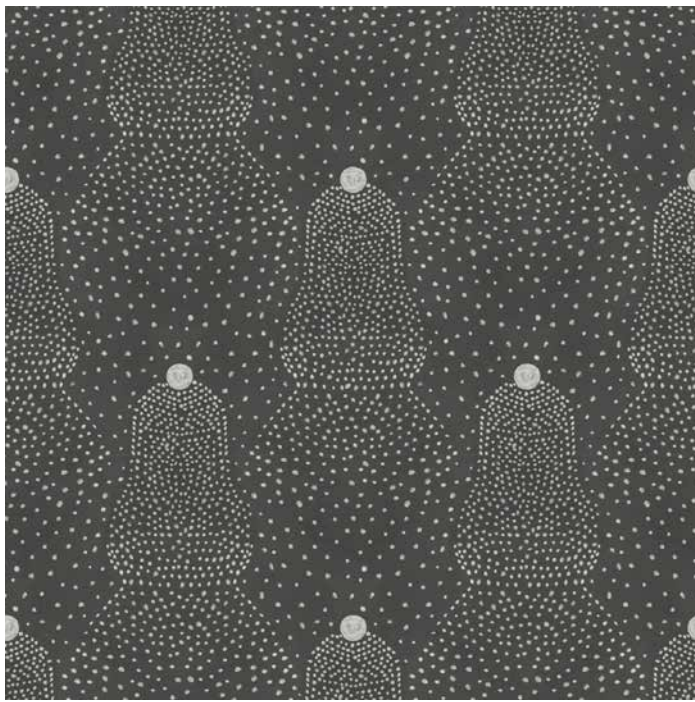

Beaded Current - Soft Black

SKU WC517-SB
 Collection Paper Abstraction
 Repeat 15.5 in.
 Match Straight Match

WC517-BG WC517-CG WC517-LI WC517-RS WC517-SB

WALLPAPER SPECIFICATIONS

	PREMIUM PAPER (TRADITIONAL)	TYPE II VINYL	TYPE II PVC-FREE
ROLL WIDTH	24 in.	48 in.	24 in. or 48 in.
ROLL LENGTH	10 ft. or Custom Length	By the Yard	10 ft. or By the Yard
WEIGHT	9 mil.	20 oz.	18 oz.
FINISH	Double-cut or Overlay	Double-cut	Double-cut
FIRE RATING	ASTM E84 Class 1 or Class "A"	ASTM E84 Class 1 or Class "A"	ASTM E84 Class 1 or Class "A"
USAGE	Residential & Commercial	Residential & Commercial	Residential & Commercial
CLEANABILITY	Spongeable	Scrubable	Scrubable
SUSTAINABILITY	100% Non-Toxic	Low VOC Emissions	100% Non-Toxic
PAPER QUALITY	Smooth paste-the-wall PVC-Free non-woven material with a washable and non-reflective top coat.	Highly durable textured Type II certified material.	Highly durable Type II certified material. Available in Canvas or Faux Grasscloth textures.