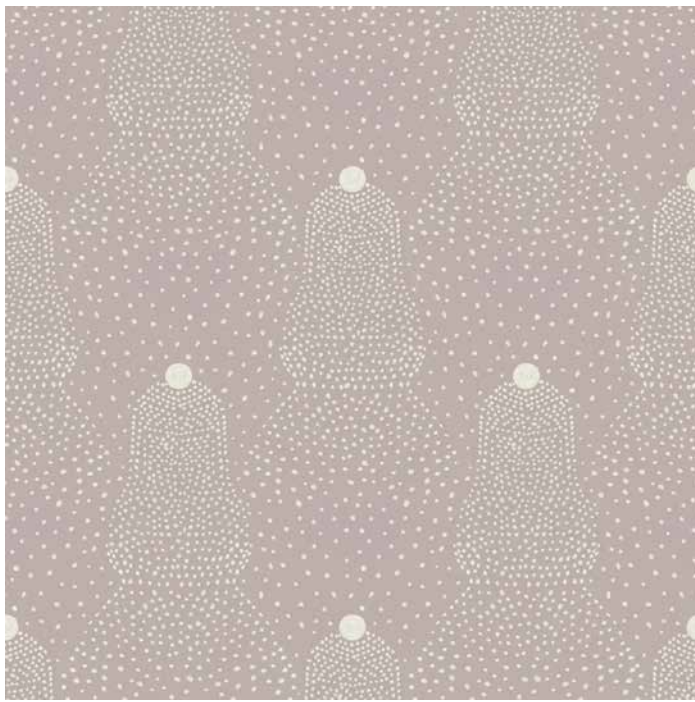

Beaded Current - Rosestone

SKU WC517-RS
 Collection Paper Abstraction
 Repeat 15.5 in.
 Match Straight Match

WC517-BG WC517-CG WC517-LI WC517-RS WC517-SB

WALLPAPER SPECIFICATIONS

	PREMIUM PAPER (TRADITIONAL)	TYPE II VINYL	TYPE II PVC-FREE
ROLL WIDTH	24 in.	48 in.	24 in. or 48 in.
ROLL LENGTH	10 ft. or Custom Length	By the Yard	10 ft. or By the Yard
WEIGHT	9 mil.	20 oz.	18 oz.
FINISH	Double-cut or Overlay	Double-cut	Double-cut
FIRE RATING	ASTM E84 Class 1 or Class "A"	ASTM E84 Class 1 or Class "A"	ASTM E84 Class 1 or Class "A"
USAGE	Residential & Commercial	Residential & Commercial	Residential & Commercial
CLEANABILITY	Spongeable	Scrubable	Scrubable
SUSTAINABILITY	100% Non-Toxic	Low VOC Emissions	100% Non-Toxic
PAPER QUALITY	Smooth paste-the-wall PVC-Free non-woven material with a washable and non-reflective top coat.	Highly durable textured Type II certified material.	Highly durable Type II certified material. Available in Canvas or Faux Grasscloth textures.