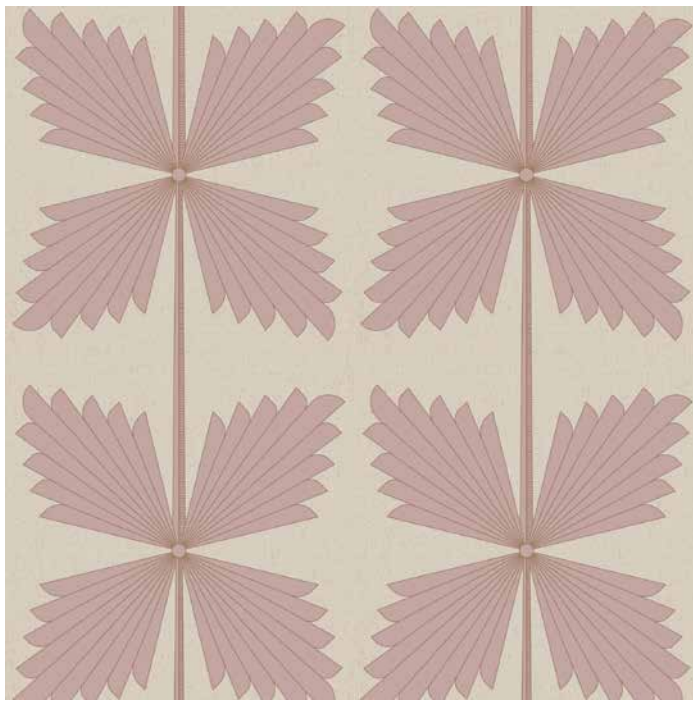

Palmetto - Deco Pink.ai

SKU WC515-DP
 Collection South Beach Deco
 Repeat 13 in.
 Match Straight Match

WC515-BK WC515-BL WC515-DP WC515-EM

WALLPAPER SPECIFICATIONS

	PREMIUM PAPER (TRADITIONAL)	TYPE II VINYL	TYPE II PVC-FREE
ROLL WIDTH	24 in.	48 in.	24 in. or 48 in.
ROLL LENGTH	10 ft. or Custom Length	By the Yard	10 ft. or By the Yard
WEIGHT	9 mil.	20 oz.	18 oz.
FINISH	Double-cut or Overlay	Double-cut	Double-cut
FIRE RATING	ASTM E84 Class 1 or Class "A"	ASTM E84 Class 1 or Class "A"	ASTM E84 Class 1 or Class "A"
USAGE	Residential & Commercial	Residential & Commercial	Residential & Commercial
CLEANABILITY	Spongeable	Scrubable	Scrubable
SUSTAINABILITY	100% Non-Toxic	Low VOC Emissions	100% Non-Toxic
PAPER QUALITY	Smooth paste-the-wall PVC-Free non-woven material with a washable and non-reflective top coat.	Highly durable textured Type II certified material.	Highly durable Type II certified material. Available in Canvas or Faux Grasscloth textures.