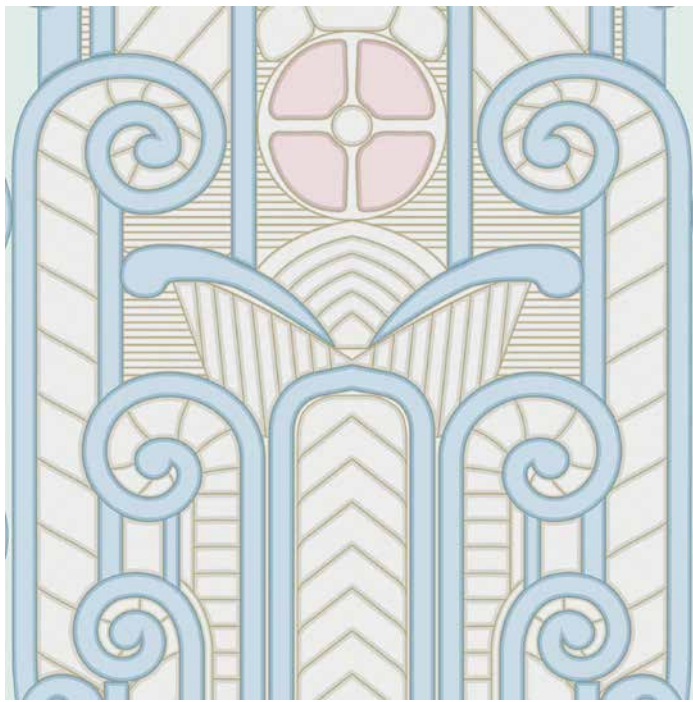

Congress Relief - Sunbleached Blue

SKU WC506-SB
 Collection South Beach Deco
 Repeat 51.125 in.
 Match Half-Drop

WC506-DE WC506-IV WC506-PW WC506-SB WC506-WP

WALLPAPER SPECIFICATIONS

	PREMIUM PAPER (TRADITIONAL)	TYPE II VINYL	TYPE II PVC-FREE
ROLL WIDTH	24 in.	48 in.	24 in. or 48 in.
ROLL LENGTH	10 ft. or Custom Length	By the Yard	10 ft. or By the Yard
WEIGHT	9 mil.	20 oz.	18 oz.
FINISH	Double-cut or Overlay	Double-cut	Double-cut
FIRE RATING	ASTM E84 Class 1 or Class "A"	ASTM E84 Class 1 or Class "A"	ASTM E84 Class 1 or Class "A"
USAGE	Residential & Commercial	Residential & Commercial	Residential & Commercial
CLEANABILITY	Spongeable	Scrubbable	Scrubbable
SUSTAINABILITY	100% Non-Toxic	Low VOC Emissions	100% Non-Toxic
PAPER QUALITY	Smooth paste-the-wall PVC-Free non-woven material with a washable and non-reflective top coat.	Highly durable textured Type II certified material.	Highly durable Type II certified material. Available in Canvas or Faux Grasscloth textures.

ORDER PREPARATION

- Our wallpapers are designed, manufactured, and fulfilled on demand with love in Chicago, IL.
- Each wallpaper order is custom printed for color consistency. Please calculate the total number of rolls needed for a single pattern before placing your order. Future orders of the same item may vary slightly in color.