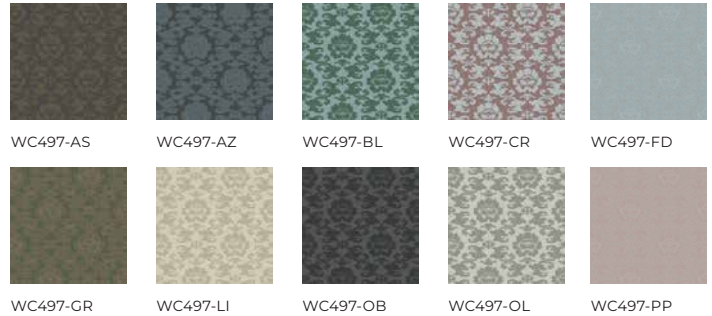

Silken Poppy - Blue Jade

SKU WC497-BL
 Collection Château Papers
 Repeat 14 in.
 Match Half-Drop

WALLPAPER SPECIFICATIONS

| | PREMIUM PAPER (TRADITIONAL) | TYPE II VINYL | TYPE II PVC-FREE |
|----------------|--|---|---|
| ROLL WIDTH | 24 in. | 48 in. | 24 in. or 48 in. |
| ROLL LENGTH | 10 ft. or Custom Length | By the Yard | 10 ft. or By the Yard |
| WEIGHT | 9 mil. | 20 oz. | 18 oz. |
| FINISH | Double-cut or Overlay | Double-cut | Double-cut |
| FIRE RATING | ASTM E84 Class 1 or Class "A" | ASTM E84 Class 1 or Class "A" | ASTM E84 Class 1 or Class "A" |
| USAGE | Residential & Commercial | Residential & Commercial | Residential & Commercial |
| CLEANABILITY | Spongeable | Scrubable | Scrubable |
| SUSTAINABILITY | 100% Non-Toxic | Low VOC Emissions | 100% Non-Toxic |
| PAPER QUALITY | Smooth paste-the-wall PVC-Free non-woven material with a washable and non-reflective top coat. | Highly durable textured Type II certified material. | Highly durable Type II certified material. Available in Canvas or Faux Grasscloth textures. |