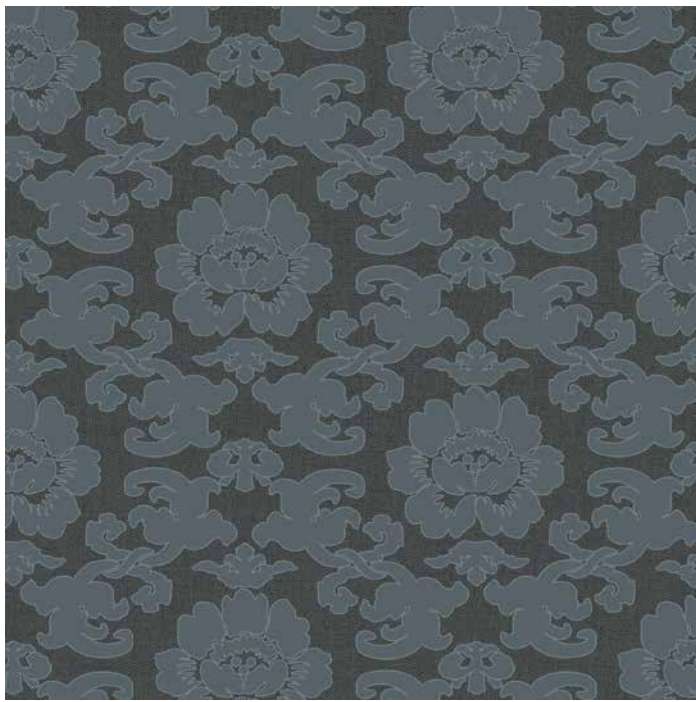

Silken Poppy - Azurite Shadow

SKU WC497-AZ
 Collection Château Papers
 Repeat 14 in.
 Match Half-Drop

WALLPAPER SPECIFICATIONS

	PREMIUM PAPER (TRADITIONAL)	TYPE II VINYL	TYPE II PVC-FREE
ROLL WIDTH	24 in.	48 in.	24 in. or 48 in.
ROLL LENGTH	10 ft. or Custom Length	By the Yard	10 ft. or By the Yard
WEIGHT	9 mil.	20 oz.	18 oz.
FINISH	Double-cut or Overlay	Double-cut	Double-cut
FIRE RATING	ASTM E84 Class 1 or Class "A"	ASTM E84 Class 1 or Class "A"	ASTM E84 Class 1 or Class "A"
USAGE	Residential & Commercial	Residential & Commercial	Residential & Commercial
CLEANABILITY	Spongeable	Scrubable	Scrubable
SUSTAINABILITY	100% Non-Toxic	Low VOC Emissions	100% Non-Toxic
PAPER QUALITY	Smooth paste-the-wall PVC-Free non-woven material with a washable and non-reflective top coat.	Highly durable textured Type II certified material.	Highly durable Type II certified material. Available in Canvas or Faux Grasscloth textures.