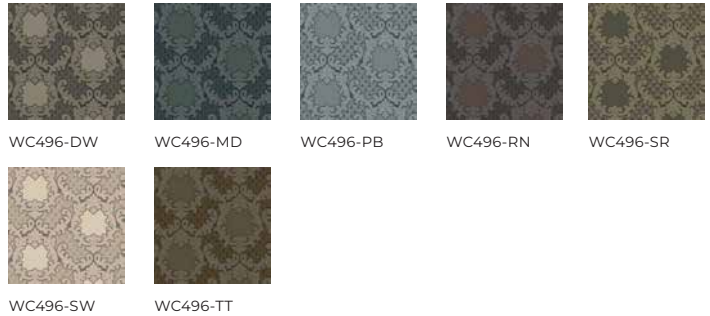

Shadow Leaf Damask - Tapestry Tones

SKU WC496-TT
 Collection Château Papers
 Repeat 14.125 in.
 Match Straight Match

WALLPAPER SPECIFICATIONS

	PREMIUM PAPER (TRADITIONAL)	TYPE II VINYL	TYPE II PVC-FREE
ROLL WIDTH	24 in.	48 in.	24 in. or 48 in.
ROLL LENGTH	10 ft. or Custom Length	By the Yard	10 ft. or By the Yard
WEIGHT	9 mil.	20 oz.	18 oz.
FINISH	Double-cut or Overlay	Double-cut	Double-cut
FIRE RATING	ASTM E84 Class 1 or Class "A"	ASTM E84 Class 1 or Class "A"	ASTM E84 Class 1 or Class "A"
USAGE	Residential & Commercial	Residential & Commercial	Residential & Commercial
CLEANABILITY	Spongeable	Scrubbable	Scrubbable
SUSTAINABILITY	100% Non-Toxic	Low VOC Emissions	100% Non-Toxic
PAPER QUALITY	Smooth paste-the-wall PVC-Free non-woven material with a washable and non-reflective top coat.	Highly durable textured Type II certified material.	Highly durable Type II certified material. Available in Canvas or Faux Grasscloth textures.