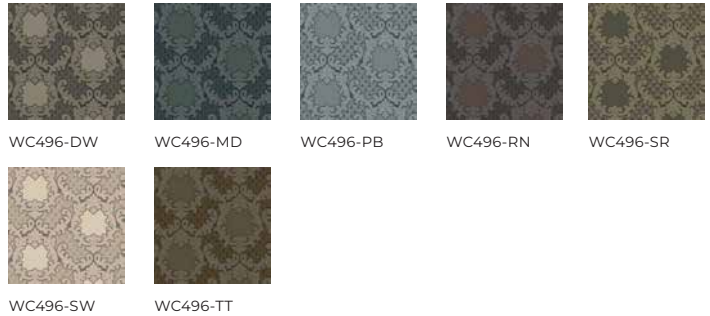

Shadow Leaf Damask - Sunwashed

SKU WC496-SW
 Collection Château Papers
 Repeat 14.125 in.
 Match Straight Match

WALLPAPER SPECIFICATIONS

	PREMIUM PAPER (TRADITIONAL)	TYPE II VINYL	TYPE II PVC-FREE
ROLL WIDTH	24 in.	48 in.	24 in. or 48 in.
ROLL LENGTH	10 ft. or Custom Length	By the Yard	10 ft. or By the Yard
WEIGHT	9 mil.	20 oz.	18 oz.
FINISH	Double-cut or Overlay	Double-cut	Double-cut
FIRE RATING	ASTM E84 Class 1 or Class "A"	ASTM E84 Class 1 or Class "A"	ASTM E84 Class 1 or Class "A"
USAGE	Residential & Commercial	Residential & Commercial	Residential & Commercial
CLEANABILITY	Spongeable	Scrubable	Scrubable
SUSTAINABILITY	100% Non-Toxic	Low VOC Emissions	100% Non-Toxic
PAPER QUALITY	Smooth paste-the-wall PVC-Free non-woven material with a washable and non-reflective top coat.	Highly durable textured Type II certified material.	Highly durable Type II certified material. Available in Canvas or Faux Grasscloth textures.