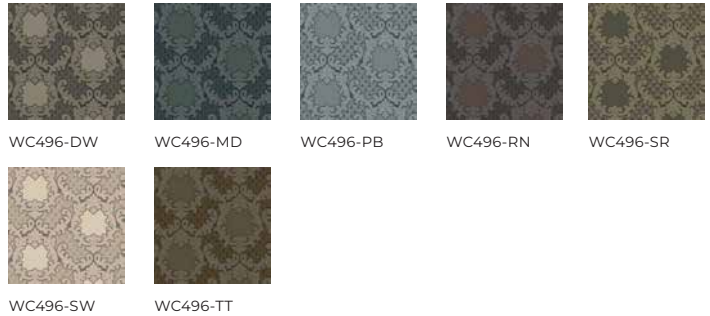

Shadow Leaf Damask - Red Night

SKU WC496-RN
 Collection Château Papers
 Repeat 14.125 in.
 Match Straight Match

WALLPAPER SPECIFICATIONS

| | PREMIUM PAPER (TRADITIONAL) | TYPE II VINYL | TYPE II PVC-FREE |
|----------------|--|---|---|
| ROLL WIDTH | 24 in. | 48 in. | 24 in. or 48 in. |
| ROLL LENGTH | 10 ft. or Custom Length | By the Yard | 10 ft. or By the Yard |
| WEIGHT | 9 mil. | 20 oz. | 18 oz. |
| FINISH | Double-cut or Overlay | Double-cut | Double-cut |
| FIRE RATING | ASTM E84 Class 1 or Class "A" | ASTM E84 Class 1 or Class "A" | ASTM E84 Class 1 or Class "A" |
| USAGE | Residential & Commercial | Residential & Commercial | Residential & Commercial |
| CLEANABILITY | Spongeable | Scrubbable | Scrubbable |
| SUSTAINABILITY | 100% Non-Toxic | Low VOC Emissions | 100% Non-Toxic |
| PAPER QUALITY | Smooth paste-the-wall PVC-Free non-woven material with a washable and non-reflective top coat. | Highly durable textured Type II certified material. | Highly durable Type II certified material. Available in Canvas or Faux Grasscloth textures. |