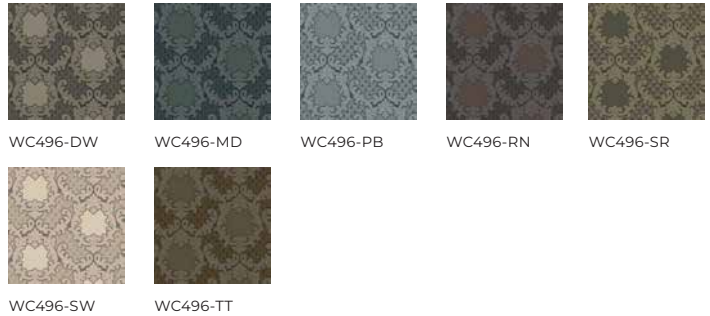

Shadow Leaf Damask - Pewter Blue

SKU WC496-PB
 Collection Château Papers
 Repeat 14.125 in.
 Match Straight Match

WALLPAPER SPECIFICATIONS

| | PREMIUM PAPER (TRADITIONAL) | TYPE II VINYL | TYPE II PVC-FREE |
|----------------|--|---|---|
| ROLL WIDTH | 24 in. | 48 in. | 24 in. or 48 in. |
| ROLL LENGTH | 10 ft. or Custom Length | By the Yard | 10 ft. or By the Yard |
| WEIGHT | 9 mil. | 20 oz. | 18 oz. |
| FINISH | Double-cut or Overlay | Double-cut | Double-cut |
| FIRE RATING | ASTM E84 Class 1 or Class "A" | ASTM E84 Class 1 or Class "A" | ASTM E84 Class 1 or Class "A" |
| USAGE | Residential & Commercial | Residential & Commercial | Residential & Commercial |
| CLEANABILITY | Spongeable | Scrubbable | Scrubbable |
| SUSTAINABILITY | 100% Non-Toxic | Low VOC Emissions | 100% Non-Toxic |
| PAPER QUALITY | Smooth paste-the-wall PVC-Free non-woven material with a washable and non-reflective top coat. | Highly durable textured Type II certified material. | Highly durable Type II certified material. Available in Canvas or Faux Grasscloth textures. |