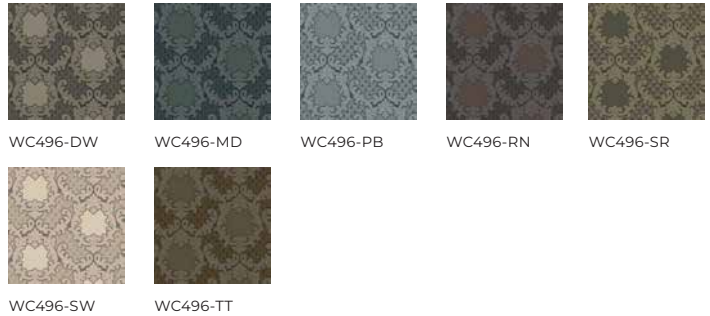

# Shadow Leaf Damask - Midnight

SKU WC496-MD  
 Collection Château Papers  
 Repeat 14.125 in.  
 Match Straight Match