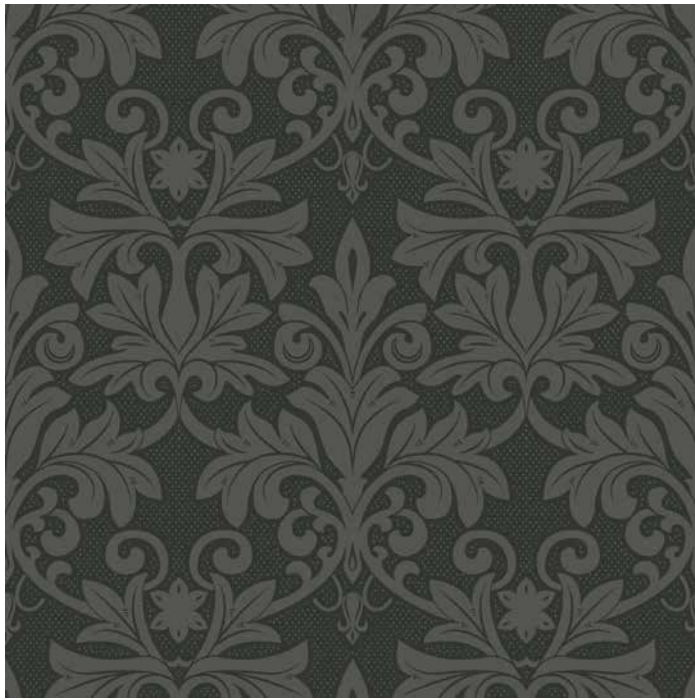

Rococo Relief - Obsidian

SKU WC495-OB
 Collection Château Papers
 Repeat 15.25 in.
 Match Straight Match

WALLPAPER SPECIFICATIONS

	PREMIUM PAPER (TRADITIONAL)	TYPE II VINYL	TYPE II PVC-FREE
ROLL WIDTH	24 in.	48 in.	24 in. or 48 in.
ROLL LENGTH	10 ft. or Custom Length	By the Yard	10 ft. or By the Yard
WEIGHT	9 mil.	20 oz.	18 oz.
FINISH	Double-cut or Overlay	Double-cut	Double-cut
FIRE RATING	ASTM E84 Class 1 or Class "A"	ASTM E84 Class 1 or Class "A"	ASTM E84 Class 1 or Class "A"
USAGE	Residential & Commercial	Residential & Commercial	Residential & Commercial
CLEANABILITY	Spongeable	Scrubable	Scrubable
SUSTAINABILITY	100% Non-Toxic	Low VOC Emissions	100% Non-Toxic
PAPER QUALITY	Smooth paste-the-wall PVC-Free non-woven material with a washable and non-reflective top coat.	Highly durable textured Type II certified material.	Highly durable Type II certified material. Available in Canvas or Faux Grasscloth textures.