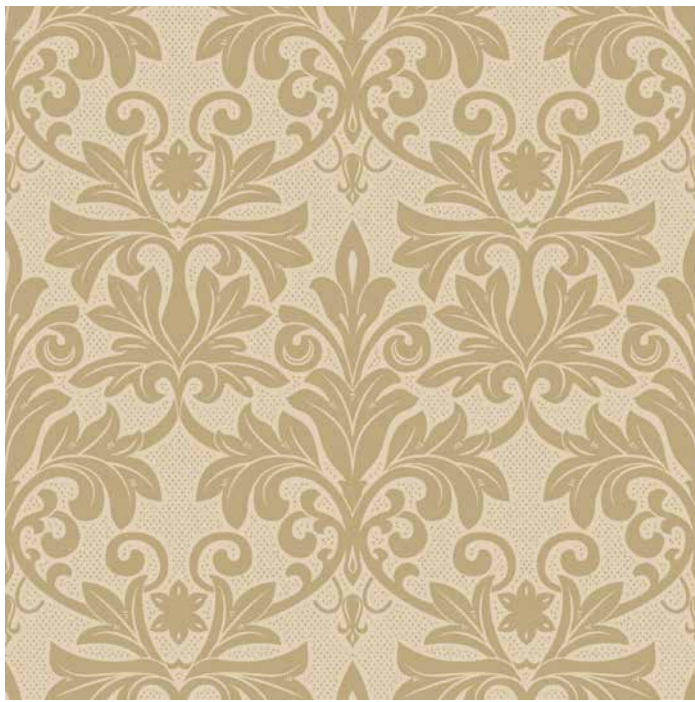

Rococo Relief - Gold Tone

SKU WC495-GT
 Collection Château Papers
 Repeat 15.25 in.
 Match Straight Match

WALLPAPER SPECIFICATIONS

	PREMIUM PAPER (TRADITIONAL)	TYPE II VINYL	TYPE II PVC-FREE
ROLL WIDTH	24 in.	48 in.	24 in. or 48 in.
ROLL LENGTH	10 ft. or Custom Length	By the Yard	10 ft. or By the Yard
WEIGHT	9 mil.	20 oz.	18 oz.
FINISH	Double-cut or Overlay	Double-cut	Double-cut
FIRE RATING	ASTM E84 Class 1 or Class "A"	ASTM E84 Class 1 or Class "A"	ASTM E84 Class 1 or Class "A"
USAGE	Residential & Commercial	Residential & Commercial	Residential & Commercial
CLEANABILITY	Spongeable	Scrubable	Scrubable
SUSTAINABILITY	100% Non-Toxic	Low VOC Emissions	100% Non-Toxic
PAPER QUALITY	Smooth paste-the-wall PVC-Free non-woven material with a washable and non-reflective top coat.	Highly durable textured Type II certified material.	Highly durable Type II certified material. Available in Canvas or Faux Grasscloth textures.