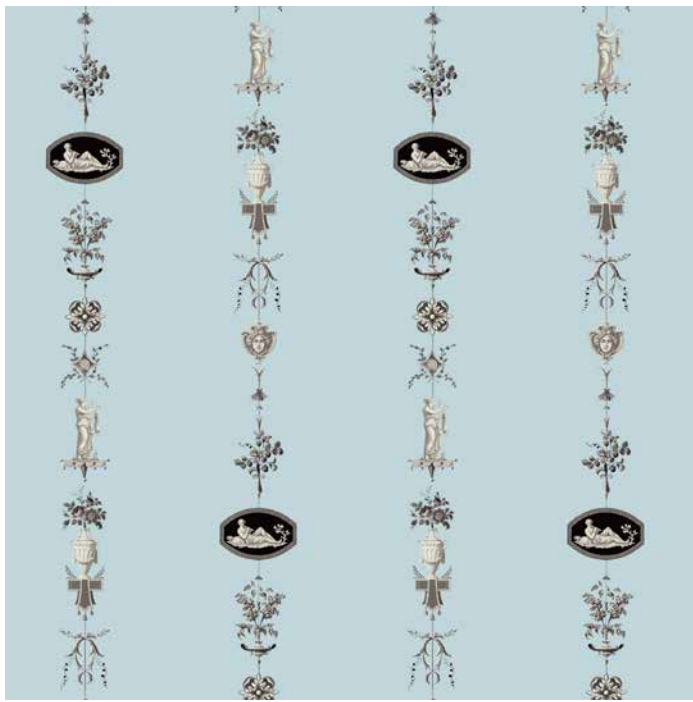

Neo Classical Stripe - Daytime Blue

SKU WC493-DB
 Collection Château Papers
 Repeat 52 in.
 Match Straight Match

WALLPAPER SPECIFICATIONS

	PREMIUM PAPER (TRADITIONAL)	TYPE II VINYL	TYPE II PVC-FREE
ROLL WIDTH	24 in.	48 in.	24 in. or 48 in.
ROLL LENGTH	10 ft. or Custom Length	By the Yard	10 ft. or By the Yard
WEIGHT	9 mil.	20 oz.	18 oz.
FINISH	Double-cut or Overlay	Double-cut	Double-cut
FIRE RATING	ASTM E84 Class 1 or Class "A"	ASTM E84 Class 1 or Class "A"	ASTM E84 Class 1 or Class "A"
USAGE	Residential & Commercial	Residential & Commercial	Residential & Commercial
CLEANABILITY	Spongeable	Scrubable	Scrubable
SUSTAINABILITY	100% Non-Toxic	Low VOC Emissions	100% Non-Toxic
PAPER QUALITY	Smooth paste-the-wall PVC-Free non-woven material with a washable and non-reflective top coat.	Highly durable textured Type II certified material.	Highly durable Type II certified material. Available in Canvas or Faux Grasscloth textures.