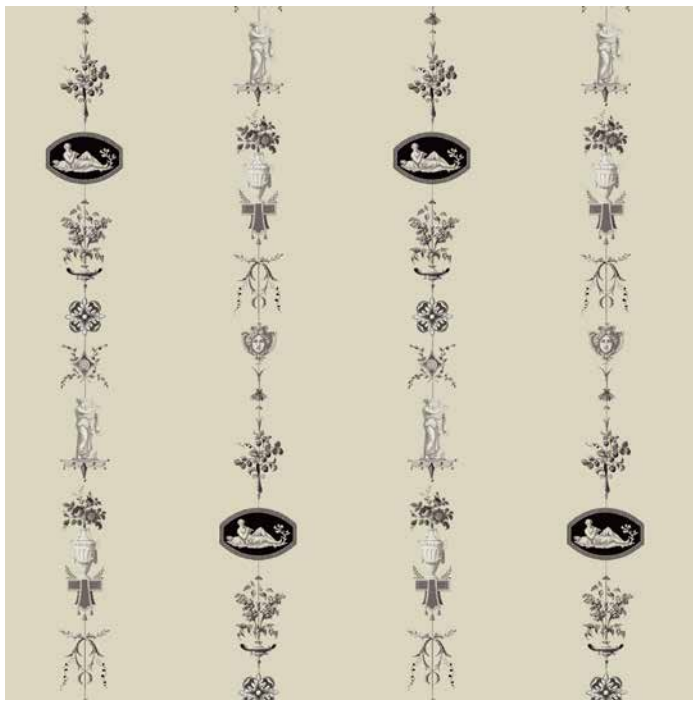

Neo Classical Stripe - Cream & Black

SKU WC493-CB
 Collection Château Papers
 Repeat 52 in.
 Match Straight Match

WALLPAPER SPECIFICATIONS

	PREMIUM PAPER (TRADITIONAL)	TYPE II VINYL	TYPE II PVC-FREE
ROLL WIDTH	24 in.	48 in.	24 in. or 48 in.
ROLL LENGTH	10 ft. or Custom Length	By the Yard	10 ft. or By the Yard
WEIGHT	9 mil.	20 oz.	18 oz.
FINISH	Double-cut or Overlay	Double-cut	Double-cut
FIRE RATING	ASTM E84 Class 1 or Class "A"	ASTM E84 Class 1 or Class "A"	ASTM E84 Class 1 or Class "A"
USAGE	Residential & Commercial	Residential & Commercial	Residential & Commercial
CLEANABILITY	Spongeable	Scrubable	Scrubable
SUSTAINABILITY	100% Non-Toxic	Low VOC Emissions	100% Non-Toxic
PAPER QUALITY	Smooth paste-the-wall PVC-Free non-woven material with a washable and non-reflective top coat.	Highly durable textured Type II certified material.	Highly durable Type II certified material. Available in Canvas or Faux Grasscloth textures.