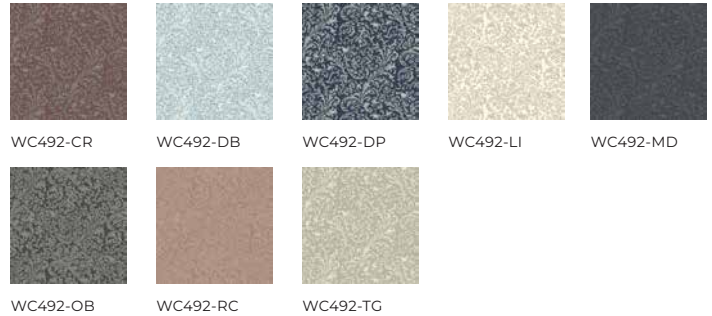

# Florentine Vine - Crimson

SKU WC492-CR  
 Collection Château Papers  
 Repeat 18.75 in.  
 Match Straight Match

## WALLPAPER SPECIFICATIONS

	PREMIUM PAPER (TRADITIONAL)	TYPE II VINYL	TYPE II PVC-FREE
ROLL WIDTH	24 in.	48 in.	24 in. or 48 in.
ROLL LENGTH	10 ft. or Custom Length	By the Yard	10 ft. or By the Yard
WEIGHT	9 mil.	20 oz.	18 oz.
FINISH	Double-cut or Overlay	Double-cut	Double-cut
FIRE RATING	ASTM E84 Class 1 or Class "A"	ASTM E84 Class 1 or Class "A"	ASTM E84 Class 1 or Class "A"
USAGE	Residential & Commercial	Residential & Commercial	Residential & Commercial
CLEANABILITY	Spongeable	Scrubable	Scrubable
SUSTAINABILITY	100% Non-Toxic	Low VOC Emissions	100% Non-Toxic
PAPER QUALITY	Smooth paste-the-wall PVC-Free non-woven material with a washable and non-reflective top coat.	Highly durable textured Type II certified material.	Highly durable Type II certified material. Available in Canvas or Faux Grasscloth textures.