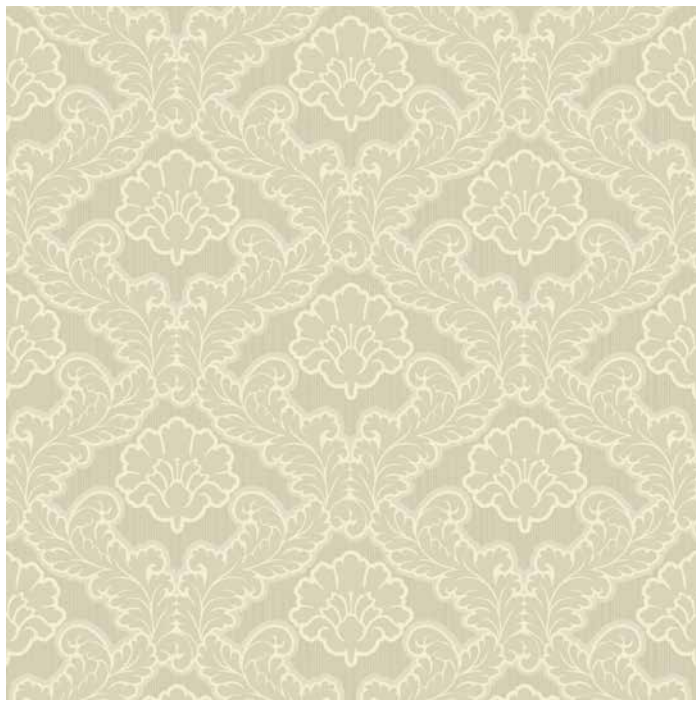

Drawing Room Leaf - Linen

SKU WC491-LI
 Collection Château Papers
 Repeat 18.5 in.
 Match Straight Match

WALLPAPER SPECIFICATIONS

	PREMIUM PAPER (TRADITIONAL)	TYPE II VINYL	TYPE II PVC-FREE
ROLL WIDTH	24 in.	48 in.	24 in. or 48 in.
ROLL LENGTH	10 ft. or Custom Length	By the Yard	10 ft. or By the Yard
WEIGHT	9 mil.	20 oz.	18 oz.
FINISH	Double-cut or Overlay	Double-cut	Double-cut
FIRE RATING	ASTM E84 Class 1 or Class "A"	ASTM E84 Class 1 or Class "A"	ASTM E84 Class 1 or Class "A"
USAGE	Residential & Commercial	Residential & Commercial	Residential & Commercial
CLEANABILITY	Spongeable	Scrubable	Scrubable
SUSTAINABILITY	100% Non-Toxic	Low VOC Emissions	100% Non-Toxic
PAPER QUALITY	Smooth paste-the-wall PVC-Free non-woven material with a washable and non-reflective top coat.	Highly durable textured Type II certified material.	Highly durable Type II certified material. Available in Canvas or Faux Grasscloth textures.