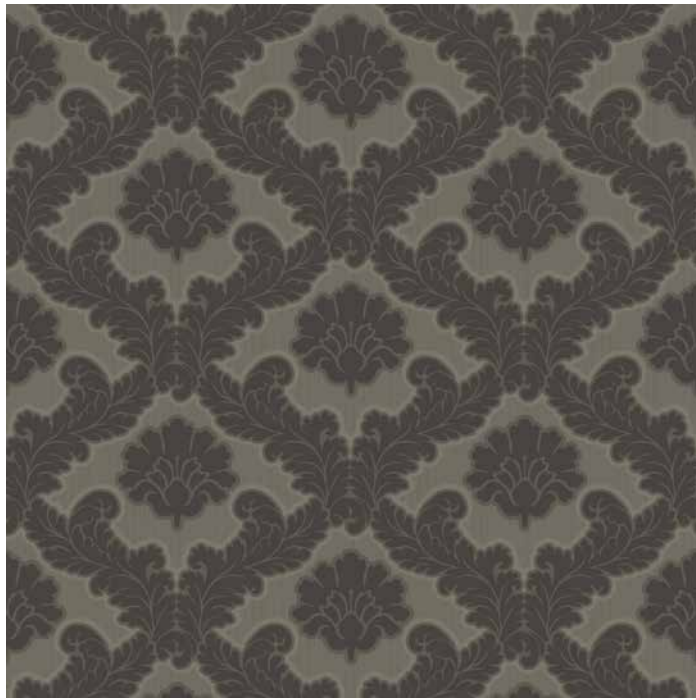

# Drawing Room Leaf - Brownstone

SKU WC491-BR  
 Collection Château Papers  
 Repeat 18.5 in.  
 Match Straight Match

## WALLPAPER SPECIFICATIONS

	PREMIUM PAPER (TRADITIONAL)	TYPE II VINYL	TYPE II PVC-FREE
ROLL WIDTH	24 in.	48 in.	24 in. or 48 in.
ROLL LENGTH	10 ft. or Custom Length	By the Yard	10 ft. or By the Yard
WEIGHT	9 mil.	20 oz.	18 oz.
FINISH	Double-cut or Overlay	Double-cut	Double-cut
FIRE RATING	ASTM E84 Class 1 or Class "A"	ASTM E84 Class 1 or Class "A"	ASTM E84 Class 1 or Class "A"
USAGE	Residential & Commercial	Residential & Commercial	Residential & Commercial
CLEANABILITY	Spongeable	Scrubable	Scrubable
SUSTAINABILITY	100% Non-Toxic	Low VOC Emissions	100% Non-Toxic
PAPER QUALITY	Smooth paste-the-wall PVC-Free non-woven material with a washable and non-reflective top coat.	Highly durable textured Type II certified material.	Highly durable Type II certified material. Available in Canvas or Faux Grasscloth textures.