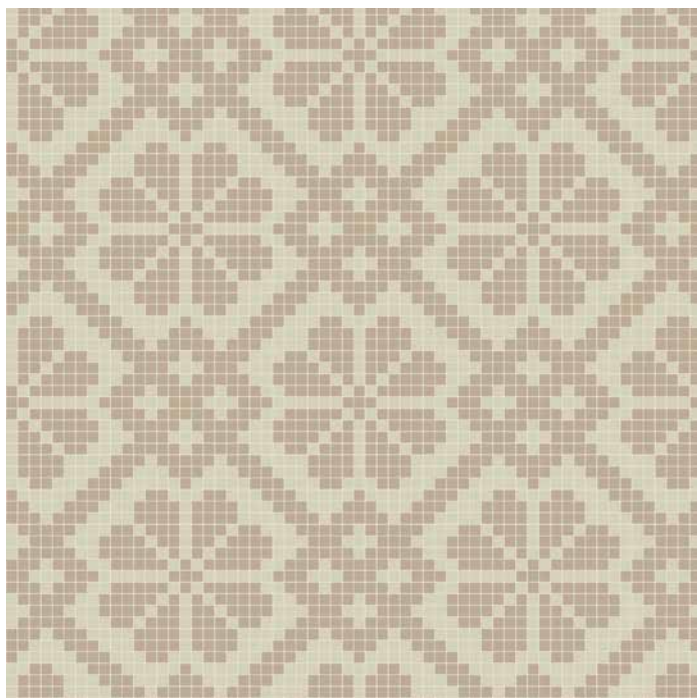

# Villa Mosaic - Washed Terracotta

SKU WC489-WT  
 Collection Essentials  
 Repeat 12 in.  
 Match Straight Match

WC489-AL WC489-PB WC489-WA WC489-WT

## WALLPAPER SPECIFICATIONS

	PREMIUM PAPER (TRADITIONAL)	TYPE II VINYL	TYPE II PVC-FREE
ROLL WIDTH	24 in.	48 in.	24 in. or 48 in.
ROLL LENGTH	10 ft. or Custom Length	By the Yard	10 ft. or By the Yard
WEIGHT	9 mil.	20 oz.	18 oz.
FINISH	Double-cut or Overlay	Double-cut	Double-cut
FIRE RATING	ASTM E84 Class 1 or Class "A"	ASTM E84 Class 1 or Class "A"	ASTM E84 Class 1 or Class "A"
USAGE	Residential & Commercial	Residential & Commercial	Residential & Commercial
CLEANABILITY	Spongeable	Scrubable	Scrubable
SUSTAINABILITY	100% Non-Toxic	Low VOC Emissions	100% Non-Toxic
PAPER QUALITY	Smooth paste-the-wall PVC-Free non-woven material with a washable and non-reflective top coat.	Highly durable textured Type II certified material.	Highly durable Type II certified material. Available in Canvas or Faux Grasscloth textures.