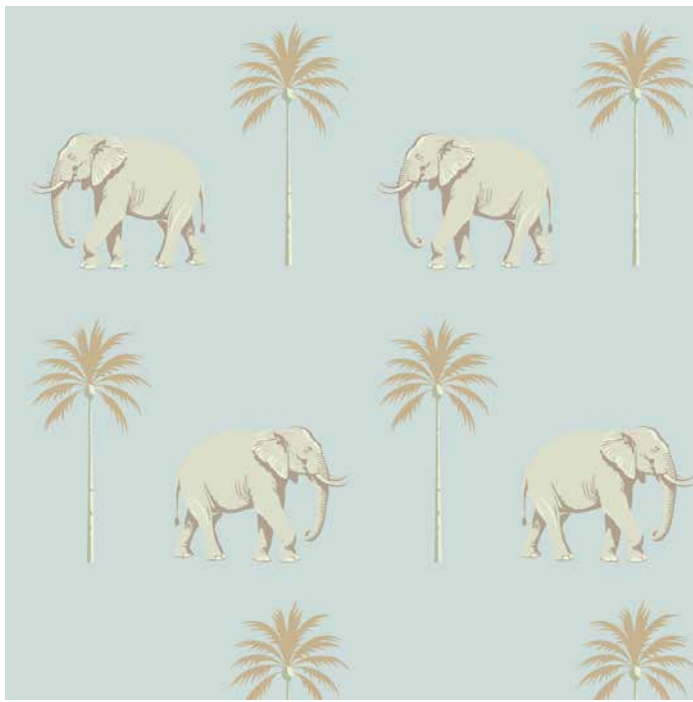

Strolling Elephant - Blue Pearl

SKU WC473-BP
 Collection Animal Parade
 Repeat 20 in.
 Match Straight Match

WC473-BP WC473-EG WC473-MH WC473-ON WC473-PK

WALLPAPER SPECIFICATIONS

	PREMIUM PAPER (TRADITIONAL)	TYPE II VINYL	TYPE II PVC-FREE
ROLL WIDTH	24 in.	48 in.	24 in. or 48 in.
ROLL LENGTH	10 ft. or Custom Length	By the Yard	10 ft. or By the Yard
WEIGHT	9 mil.	20 oz.	18 oz.
FINISH	Double-cut or Overlay	Double-cut	Double-cut
FIRE RATING	ASTM E84 Class 1 or Class "A"	ASTM E84 Class 1 or Class "A"	ASTM E84 Class 1 or Class "A"
USAGE	Residential & Commercial	Residential & Commercial	Residential & Commercial
CLEANABILITY	Spongeable	Scrubable	Scrubable
SUSTAINABILITY	100% Non-Toxic	Low VOC Emissions	100% Non-Toxic
PAPER QUALITY	Smooth paste-the-wall PVC-Free non-woven material with a washable and non-reflective top coat.	Highly durable textured Type II certified material.	Highly durable Type II certified material. Available in Canvas or Faux Grasscloth textures.