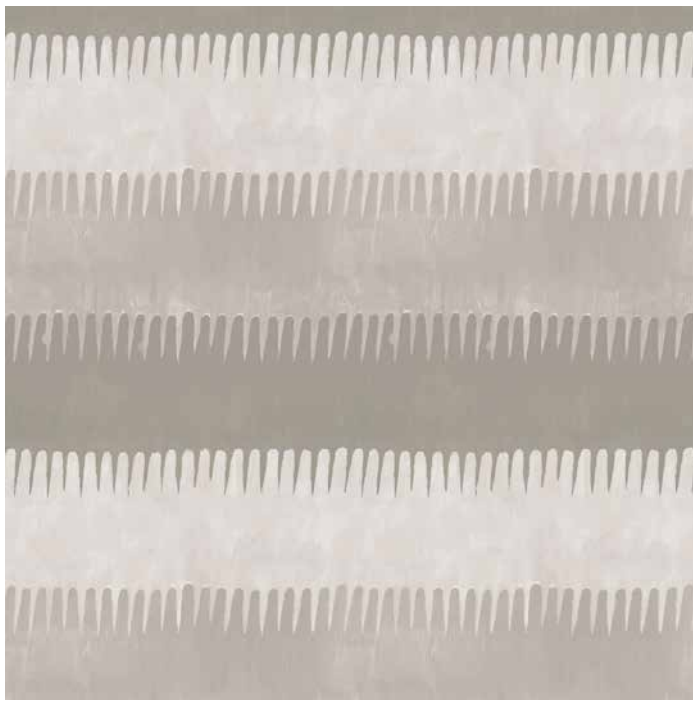

# Cabana Stripe - Tans

SKU WC433-TN  
 Collection Coastal  
 Repeat 14.4 in.  
 Match Straight Match

WC433-BL WC433-OL WC433-TN

## WALLPAPER SPECIFICATIONS

	PREMIUM PAPER (TRADITIONAL)	TYPE II VINYL	TYPE II PVC-FREE
ROLL WIDTH	24 in.	48 in.	24 in. or 48 in.
ROLL LENGTH	10 ft. or Custom Length	By the Yard	10 ft. or By the Yard
WEIGHT	9 mil.	20 oz.	18 oz.
FINISH	Double-cut or Overlay	Double-cut	Double-cut
FIRE RATING	ASTM E84 Class 1 or Class "A"	ASTM E84 Class 1 or Class "A"	ASTM E84 Class 1 or Class "A"
USAGE	Residential & Commercial	Residential & Commercial	Residential & Commercial
CLEANABILITY	Spongeable	Scrubable	Scrubable
SUSTAINABILITY	100% Non-Toxic	Low VOC Emissions	100% Non-Toxic
PAPER QUALITY	Smooth paste-the-wall PVC-Free non-woven material with a washable and non-reflective top coat.	Highly durable textured Type II certified material.	Highly durable Type II certified material. Available in Canvas or Faux Grasscloth textures.