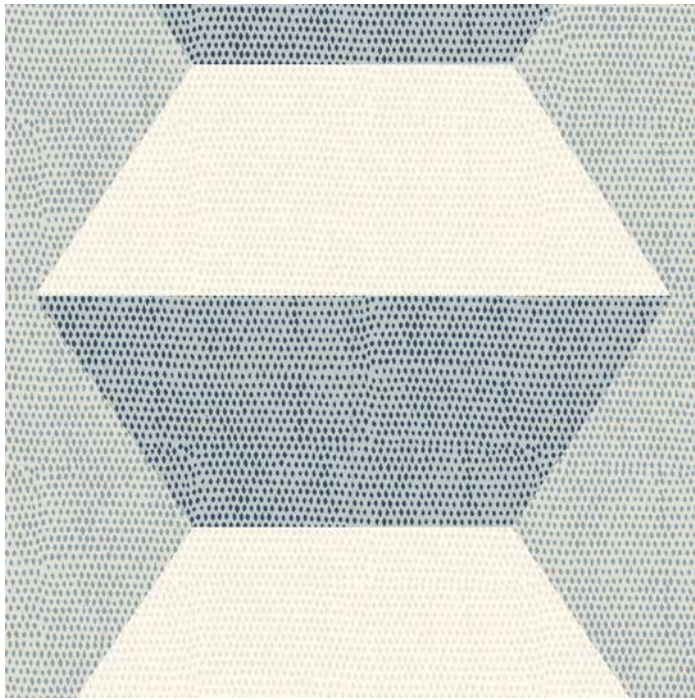

Infinity Blocks - Lacquered Blues

SKU WC419-LB
 Collection Chroma
 Repeat 16 in.
 Match Half-Drop

WALLPAPER SPECIFICATIONS

	PREMIUM PAPER (TRADITIONAL)	TYPE II VINYL	TYPE II PVC-FREE
ROLL WIDTH	24 in.	48 in.	24 in. or 48 in.
ROLL LENGTH	10 ft. or Custom Length	By the Yard	10 ft. or By the Yard
WEIGHT	9 mil.	20 oz.	18 oz.
FINISH	Double-cut or Overlay	Double-cut	Double-cut
FIRE RATING	ASTM E84 Class 1 or Class "A"	ASTM E84 Class 1 or Class "A"	ASTM E84 Class 1 or Class "A"
USAGE	Residential & Commercial	Residential & Commercial	Residential & Commercial
CLEANABILITY	Spongeable	Scrubable	Scrubable
SUSTAINABILITY	100% Non-Toxic	Low VOC Emissions	100% Non-Toxic
PAPER QUALITY	Smooth paste-the-wall PVC-Free non-woven material with a washable and non-reflective top coat.	Highly durable textured Type II certified material.	Highly durable Type II certified material. Available in Canvas or Faux Grasscloth textures.

ORDER PREPARATION

- Our wallpapers are designed, manufactured, and fulfilled on demand with love in Chicago, IL.
- Each wallpaper order is custom printed for color consistency. Please calculate the total number of rolls needed for a single pattern before placing your order. Future orders of the same item may vary slightly in color.