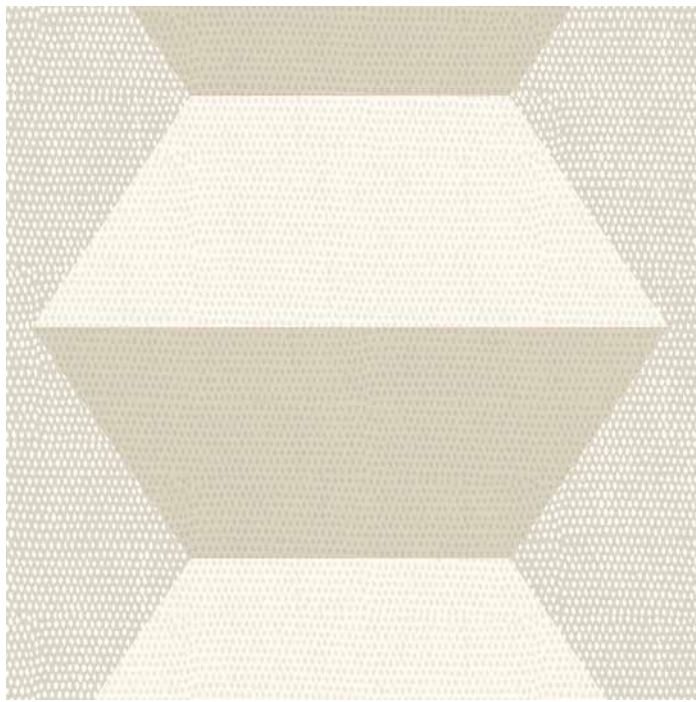

Infinity Blocks - Desert Dream

SKU WC419-DD
 Collection Chroma
 Repeat 16 in.
 Match Half-Drop

WALLPAPER SPECIFICATIONS

	PREMIUM PAPER (TRADITIONAL)	TYPE II VINYL	TYPE II PVC-FREE
ROLL WIDTH	24 in.	48 in.	24 in. or 48 in.
ROLL LENGTH	10 ft. or Custom Length	By the Yard	10 ft. or By the Yard
WEIGHT	9 mil.	20 oz.	18 oz.
FINISH	Double-cut or Overlay	Double-cut	Double-cut
FIRE RATING	ASTM E84 Class 1 or Class "A"	ASTM E84 Class 1 or Class "A"	ASTM E84 Class 1 or Class "A"
USAGE	Residential & Commercial	Residential & Commercial	Residential & Commercial
CLEANABILITY	Spongeable	Scrubable	Scrubable
SUSTAINABILITY	100% Non-Toxic	Low VOC Emissions	100% Non-Toxic
PAPER QUALITY	Smooth paste-the-wall PVC-Free non-woven material with a washable and non-reflective top coat.	Highly durable textured Type II certified material.	Highly durable Type II certified material. Available in Canvas or Faux Grasscloth textures.