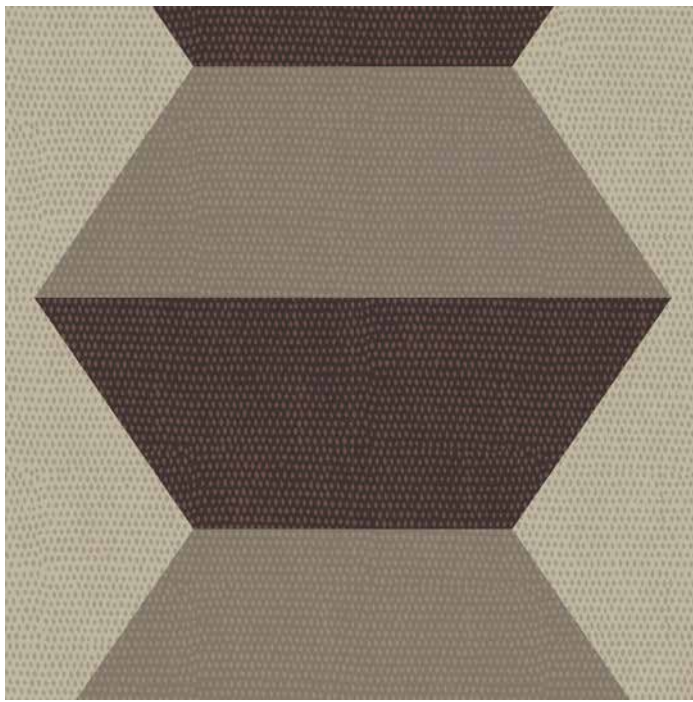

Infinity Blocks - Brown Burgundy

SKU WC419-BU
 Collection Chroma
 Repeat 16 in.
 Match Half-Drop

WALLPAPER SPECIFICATIONS

	PREMIUM PAPER (TRADITIONAL)	TYPE II VINYL	TYPE II PVC-FREE
ROLL WIDTH	24 in.	48 in.	24 in. or 48 in.
ROLL LENGTH	10 ft. or Custom Length	By the Yard	10 ft. or By the Yard
WEIGHT	9 mil.	20 oz.	18 oz.
FINISH	Double-cut or Overlay	Double-cut	Double-cut
FIRE RATING	ASTM E84 Class 1 or Class "A"	ASTM E84 Class 1 or Class "A"	ASTM E84 Class 1 or Class "A"
USAGE	Residential & Commercial	Residential & Commercial	Residential & Commercial
CLEANABILITY	Spongeable	Scrubable	Scrubable
SUSTAINABILITY	100% Non-Toxic	Low VOC Emissions	100% Non-Toxic
PAPER QUALITY	Smooth paste-the-wall PVC-Free non-woven material with a washable and non-reflective top coat.	Highly durable textured Type II certified material.	Highly durable Type II certified material. Available in Canvas or Faux Grasscloth textures.