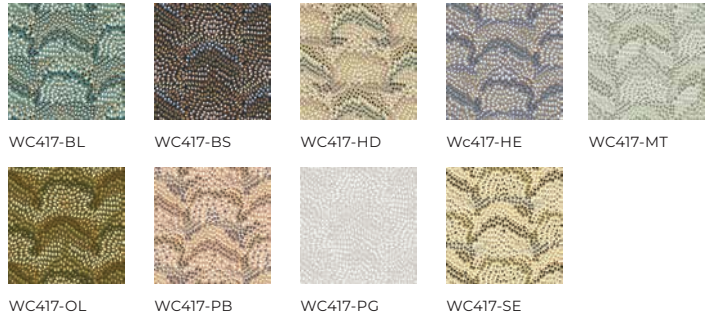

# Jandaya - High Desert

SKU WC417-HD  
 Collection Revel  
 Repeat 18.75 in.  
 Match Straight Match

## WALLPAPER SPECIFICATIONS

	PREMIUM PAPER (TRADITIONAL)	TYPE II VINYL	TYPE II PVC-FREE
ROLL WIDTH	24 in.	48 in.	24 in. or 48 in.
ROLL LENGTH	10 ft. or Custom Length	By the Yard	10 ft. or By the Yard
WEIGHT	9 mil.	20 oz.	18 oz.
FINISH	Double-cut or Overlay	Double-cut	Double-cut
FIRE RATING	ASTM E84 Class 1 or Class "A"	ASTM E84 Class 1 or Class "A"	ASTM E84 Class 1 or Class "A"
USAGE	Residential & Commercial	Residential & Commercial	Residential & Commercial
CLEANABILITY	Spongeable	Scrubable	Scrubable
SUSTAINABILITY	100% Non-Toxic	Low VOC Emissions	100% Non-Toxic
PAPER QUALITY	Smooth paste-the-wall PVC-Free non-woven material with a washable and non-reflective top coat.	Highly durable textured Type II certified material.	Highly durable Type II certified material. Available in Canvas or Faux Grasscloth textures.