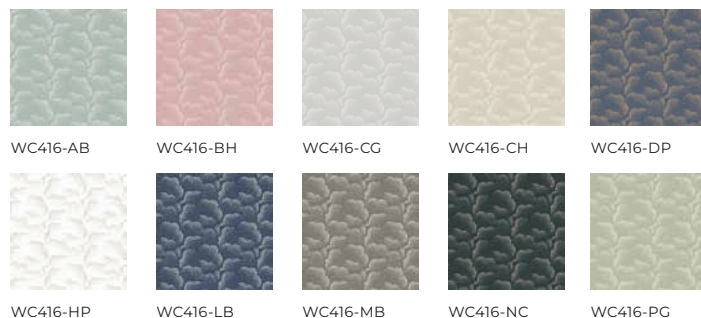

# Clouds - Cashmere Gray

SKU WC416-CG  
Collection Revel  
Repeat 9.25 in.  
Match Half-Drop

## WALLPAPER SPECIFICATIONS

	PREMIUM PAPER (TRADITIONAL)	TYPE II VINYL	TYPE II PVC-FREE
ROLL WIDTH	24 in.	48 in.	24 in. or 48 in.
ROLL LENGTH	10 ft. or Custom Length	By the Yard	10 ft. or By the Yard
WEIGHT	9 mil.	20 oz.	18 oz.
FINISH	Double-cut or Overlay	Double-cut	Double-cut
FIRE RATING	ASTM E84 Class 1 or Class "A"	ASTM E84 Class 1 or Class "A"	ASTM E84 Class 1 or Class "A"
USAGE	Residential & Commercial	Residential & Commercial	Residential & Commercial
CLEANABILITY	Spongeable	Scrubable	Scrubable
SUSTAINABILITY	100% Non-Toxic	Low VOC Emissions	100% Non-Toxic
PAPER QUALITY	Smooth paste-the-wall PVC-Free non-woven material with a washable and non-reflective top coat.	Highly durable textured Type II certified material.	Highly durable Type II certified material. Available in Canvas or Faux Grasscloth textures.