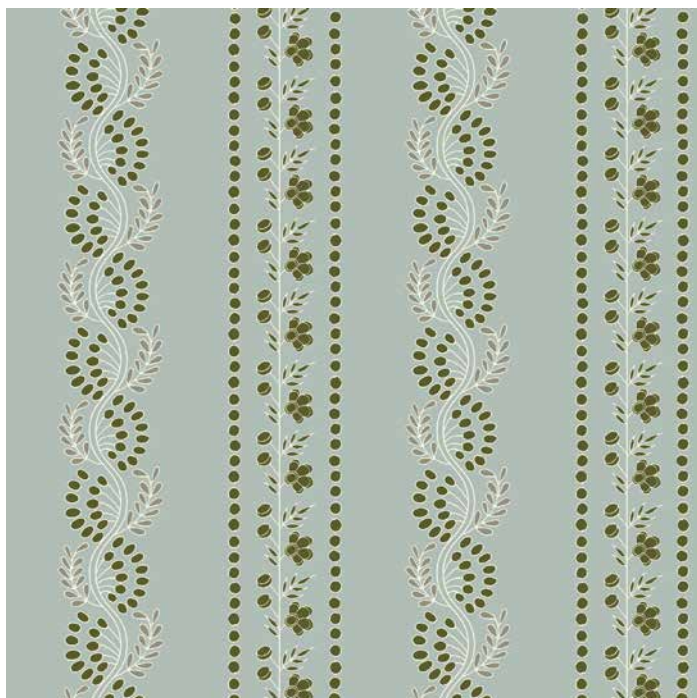

Botanic Stripe - Ash Blue

SKU WC412-AB
 Collection Lady Charlotte
 Repeat 4.9 in.
 Match Straight Match

WC412-AB WC412-BS WC412-OL WC412-SB WC412-TC

WALLPAPER SPECIFICATIONS

	PREMIUM PAPER (TRADITIONAL)	TYPE II VINYL	TYPE II PVC-FREE
ROLL WIDTH	24 in.	48 in.	24 in. or 48 in.
ROLL LENGTH	10 ft. or Custom Length	By the Yard	10 ft. or By the Yard
WEIGHT	9 mil.	20 oz.	18 oz.
FINISH	Double-cut or Overlay	Double-cut	Double-cut
FIRE RATING	ASTM E84 Class 1 or Class "A"	ASTM E84 Class 1 or Class "A"	ASTM E84 Class 1 or Class "A"
USAGE	Residential & Commercial	Residential & Commercial	Residential & Commercial
CLEANABILITY	Spongeable	Scrubbable	Scrubbable
SUSTAINABILITY	100% Non-Toxic	Low VOC Emissions	100% Non-Toxic
PAPER QUALITY	Smooth paste-the-wall PVC-Free non-woven material with a washable and non-reflective top coat.	Highly durable textured Type II certified material.	Highly durable Type II certified material. Available in Canvas or Faux Grasscloth textures.