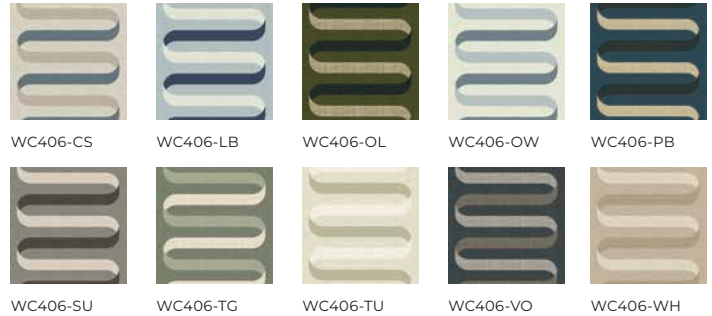

Folding Ribbon - Thyme Green

SKU WC406-TG
 Collection Shape of Color
 Repeat 8.9 in.
 Match Straight Match

WALLPAPER SPECIFICATIONS

| | PREMIUM PAPER (TRADITIONAL) | TYPE II VINYL | TYPE II PVC-FREE |
|----------------|--|---|---|
| ROLL WIDTH | 24 in. | 48 in. | 24 in. or 48 in. |
| ROLL LENGTH | 10 ft. or Custom Length | By the Yard | 10 ft. or By the Yard |
| WEIGHT | 9 mil. | 20 oz. | 18 oz. |
| FINISH | Double-cut or Overlay | Double-cut | Double-cut |
| FIRE RATING | ASTM E84 Class 1 or Class "A" | ASTM E84 Class 1 or Class "A" | ASTM E84 Class 1 or Class "A" |
| USAGE | Residential & Commercial | Residential & Commercial | Residential & Commercial |
| CLEANABILITY | Spongeable | Scrubable | Scrubable |
| SUSTAINABILITY | 100% Non-Toxic | Low VOC Emissions | 100% Non-Toxic |
| PAPER QUALITY | Smooth paste-the-wall PVC-Free non-woven material with a washable and non-reflective top coat. | Highly durable textured Type II certified material. | Highly durable Type II certified material. Available in Canvas or Faux Grasscloth textures. |