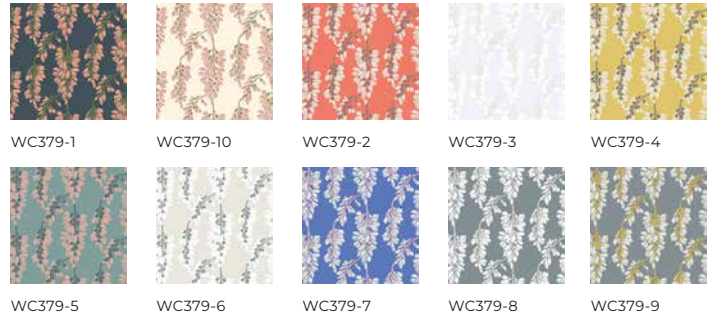

# Wisteria Floral - Gray and Yellow

SKU WC379-9  
 Collection Nomad  
 Repeat 13.1 in.  
 Match Half-Drop

## WALLPAPER SPECIFICATIONS

	PREMIUM PAPER (TRADITIONAL)	TYPE II VINYL	TYPE II PVC-FREE
ROLL WIDTH	24 in.	48 in.	24 in. or 48 in.
ROLL LENGTH	10 ft. or Custom Length	By the Yard	10 ft. or By the Yard
WEIGHT	9 mil.	20 oz.	18 oz.
FINISH	Double-cut or Overlay	Double-cut	Double-cut
FIRE RATING	ASTM E84 Class 1 or Class "A"	ASTM E84 Class 1 or Class "A"	ASTM E84 Class 1 or Class "A"
USAGE	Residential & Commercial	Residential & Commercial	Residential & Commercial
CLEANABILITY	Spongeable	Scrubable	Scrubable
SUSTAINABILITY	100% Non-Toxic	Low VOC Emissions	100% Non-Toxic
PAPER QUALITY	Smooth paste-the-wall PVC-Free non-woven material with a washable and non-reflective top coat.	Highly durable textured Type II certified material.	Highly durable Type II certified material. Available in Canvas or Faux Grasscloth textures.