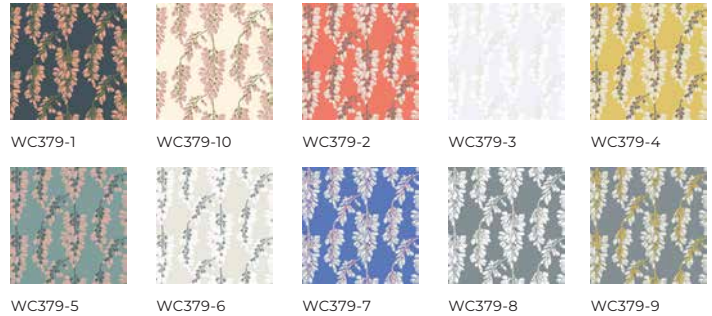

# Wisteria Floral - Cream

SKU WC379-10  
 Collection Nomad  
 Repeat 13.1 in.  
 Match Half-Drop

## WALLPAPER SPECIFICATIONS

	PREMIUM PAPER (TRADITIONAL)	TYPE II VINYL	TYPE II PVC-FREE
ROLL WIDTH	24 in.	48 in.	24 in. or 48 in.
ROLL LENGTH	10 ft. or Custom Length	By the Yard	10 ft. or By the Yard
WEIGHT	9 mil.	20 oz.	18 oz.
FINISH	Double-cut or Overlay	Double-cut	Double-cut
FIRE RATING	ASTM E84 Class 1 or Class "A"	ASTM E84 Class 1 or Class "A"	ASTM E84 Class 1 or Class "A"
USAGE	Residential & Commercial	Residential & Commercial	Residential & Commercial
CLEANABILITY	Spongeable	Scrubable	Scrubable
SUSTAINABILITY	100% Non-Toxic	Low VOC Emissions	100% Non-Toxic
PAPER QUALITY	Smooth paste-the-wall PVC-Free non-woven material with a washable and non-reflective top coat.	Highly durable textured Type II certified material.	Highly durable Type II certified material. Available in Canvas or Faux Grasscloth textures.