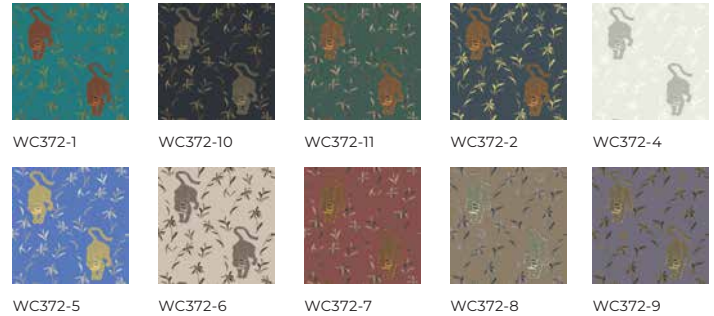

Stalking Tiger - Almond

SKU WC372-6
 Collection Nomad
 Repeat 22.75 in.
 Match Straight Match

WALLPAPER SPECIFICATIONS

| | PREMIUM PAPER (TRADITIONAL) | TYPE II VINYL | TYPE II PVC-FREE |
|----------------|--|---|---|
| ROLL WIDTH | 24 in. | 48 in. | 24 in. or 48 in. |
| ROLL LENGTH | 10 ft. or Custom Length | By the Yard | 10 ft. or By the Yard |
| WEIGHT | 9 mil. | 20 oz. | 18 oz. |
| FINISH | Double-cut or Overlay | Double-cut | Double-cut |
| FIRE RATING | ASTM E84 Class 1 or Class "A" | ASTM E84 Class 1 or Class "A" | ASTM E84 Class 1 or Class "A" |
| USAGE | Residential & Commercial | Residential & Commercial | Residential & Commercial |
| CLEANABILITY | Spongeable | Scrubable | Scrubable |
| SUSTAINABILITY | 100% Non-Toxic | Low VOC Emissions | 100% Non-Toxic |
| PAPER QUALITY | Smooth paste-the-wall PVC-Free non-woven material with a washable and non-reflective top coat. | Highly durable textured Type II certified material. | Highly durable Type II certified material. Available in Canvas or Faux Grasscloth textures. |